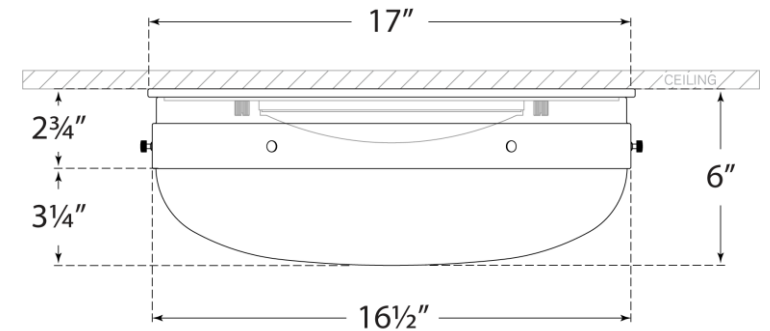

## Hicks Medium Flush Mount

Item # TOB 4064BZ/HAB-WG

Designer: Thomas O'Brien

Height: 6"

Width: 17"

Canopy: 17" Round

Finishes: AN, BZ/HAB, HAB, PN

Glass Options: WG

Socket: Dedicated LED

Wattage: 36w (2800lm)

Weight: 21 Pounds

Side View