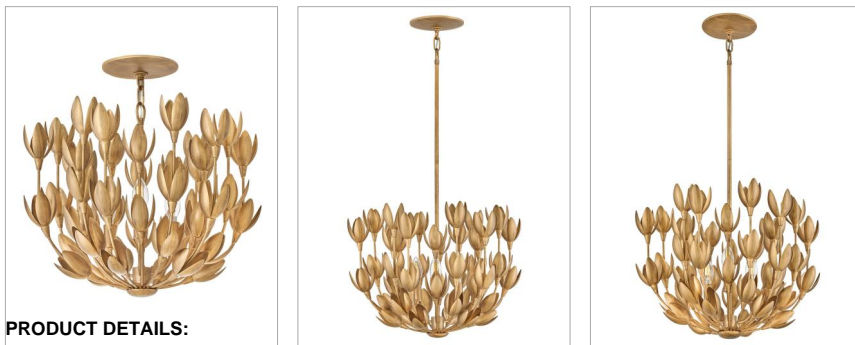

### 30011BNG

#### MEDIUM CONVERTIBLE SEMI-FLUSH MOUNT

Flora is a work of art inspired by the delicate nature and beauty of florals. Blurring the line between lighting and sculpture, Flora's handmade, hand-painted blooms mesmerizingly unfold while the bulbs beautifully nestle inside.

DETAILS	
FINISH:	Burnished Gold
MATERIAL:	Steel
SLOPE DEGREE:	90
DIMMABLE:	YES, WITH DIMMABLE LAMP (NOT INCLUDED)

DIMENSIONS	
WIDTH:	20"
HEIGHT:	16"
WEIGHT:	14lb

LIGHT SOURCE	
LIGHT SOURCE:	Socketed
WATTAGE:	3-5w Cand. LED, 60w Equiv.
VOLTAGE:	120v

#### PRODUCT DETAILS:

- This item may be hung on a sloped ceiling
- Convertible fixture can be hung as a pendant or semi-flush mount
- Suitable for use in dry (indoor) locations as defined by NEC and CEC. Meets United States UL Underwriters Laboratories & CSA Canadian Standards Association Product Safety Standards.
- The Lisa McDennon Collection offers a striking mix of edgy, sculptural silhouettes that incorporate modern, organic elements and luxe materials, brought to life by her innovative and original point of view.
- Classic, elegant lines and timeless details enhance a traditional space
- Luxurious gold finish with opulent sheen