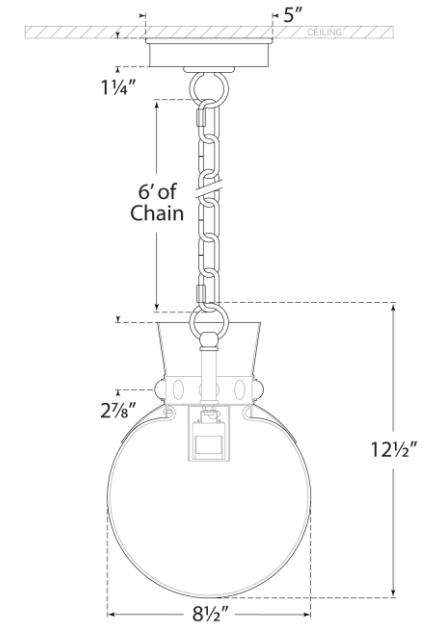

TEAR SHEET

Lucia Small Pendant

Item # JN 5050WHT/G-CG

Designer: Julie Neill

Height: 12.5"

Width: 8.5"

Canopy: 5" Round

Finishes: CEL/G, G/WHT, MBK/G, WHT/G

Glass Options: CG

Socket: E26 Keyless

Wattage: 60 A19

Weight: 6 Pounds

Front View