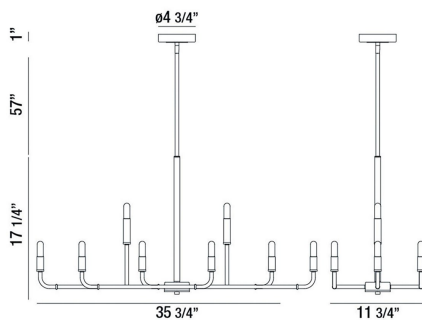

## PERCY, 36" CHANDELIER

### PRODUCT DETAILS

No.	:	37129-019
Product Color	:	CHROME/BLACK
Product Material	:	METAL
Shade / Accent Material	:	MODERN PIPES
Length	:	35.75"
Width	:	11.75"
Height	:	17.25"
Overall Height	:	75.25"
Weight	:	7.3lbs

### LIGHT SOURCE DETAILS

Number of Bulbs	:	8
Light Source	:	LED
Light Source Type	:	EDISON
Input Voltage	:	120V
Bulb Voltage	:	120V
Socket Type	:	E12
Wattage	:	40W
Total Wattage	:	320W
Bulb Included	:	Yes
Dimmable	:	No

### TECHNICAL DETAILS

Hanging Support Type	:	ROD
Hanging Support Length	:	57"
Rods Included	:	3"+6"+12"+18"+18"
Canopy / Backplate Height	:	1"
Canopy / Backplate Dia.	:	4.75"