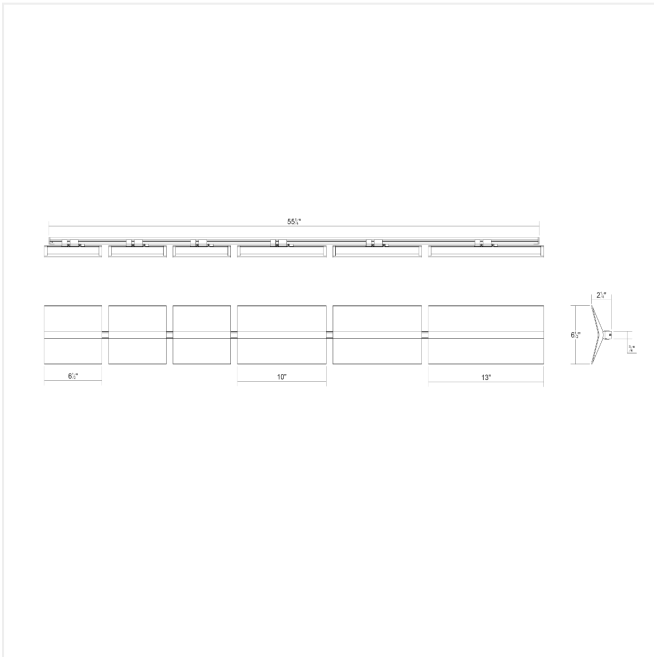

Project:

Turo 55" Rail Kit Spec Sheet

SKU: 3445.03

Turo elemental building blocks -- rail bars and modular adjustable LED sconce planes -- create sculptural vertical surface compositional unity with light and shadow. Each wall kit includes three small sconces, two medium sconces, and one large sconce. Turo is also available as a [single sconce](#) in multiple sizes in a satin white and satin black finish.

Turo gives a nod to Mid-century heritage with its minimal yet bold presence. Scaled for residential, hospitality and commercial settings for an enduring modern presence. Optional 4.5" outlet box cover available, which enables outlet box mounting of LED driver.

Learn more: <https://sonnemanlight.com/turo-wall-kit>

Type #:

Dimensions

Height:	6.5"
Length:	55.25"
Minimum Extension:	2.75"
Maximum Extension:	4"

Electrical Specs

Bulb(s) Included?:	Yes
Bulb 1 Type:	Integral LED
Bulb Quantity:	6
Input Voltage:	100-277VAC
Wattage:	41
Initial Lumens:	3440
Color Temperature:	3000K
CRI:	90
Power Supply Type:	Driver
Power Supply Quantity:	1
Power Supply Location:	Remote
Dimming Type:	TRIAC/ELV/0-10V