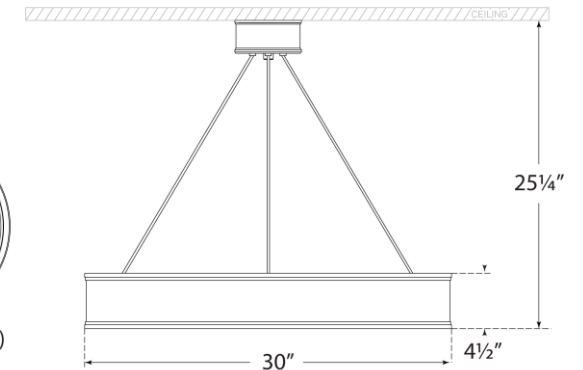

## Connery 30" Ring Chandelier

Item # CHC 1615BZ

Designer: Chapman & Myers

Height: 20" - 123"

Fixture Height: 4.5"

Width: 30"

Canopy: 5.5" Round

Finishes: AB, BZ, PN, WHT/AB

Socket: Dedicated LED

Wattage: 65w (5200lm)

Weight: 31 Pounds

Bottom View(1:2)

Side View