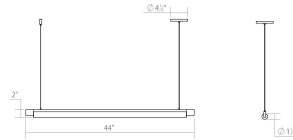

Project:

Keel LED Pendant Spec Sheet

SKU: 3826.03 Learn more at:
<https://sonnemanlight.com/keel-led-pendant>

Description: Suspended with architectural precision, Keels Pendant offers a modern yet minimal presence that is functional for any interior design. In addition to this Pendant, Keel is also available as a [Bath Bar](#), a free-standing [Floor Lamp](#), and wall-mounted as a [Wall Lamp](#). These crisply intersecting forms bring multiple lighting applications to the task with architectural precision.

Type #:

Dimensions

Height:	2"
Width:	44"
Length:	1.5"
Canopy/Backplate/Base:	4.5"
Hanging Details:	6' Adjustable Cord/Cable
Size:	44"
Canopy/Backplate/Base Height:	0.5

Electrical Specs

Bulb(s) Included?:	Yes
Bulb 1 Type:	Integral LED
Bulb Quantity:	1
Input Voltage:	120VAC
Wattage:	22
Initial Lumens:	2550
Delivered Lumens:	1800
Color Temperature:	3000K
CRI:	90
Power Supply Type:	Driver
Power Supply Quantity:	1
Power Supply Location:	Outlet Box
Dimming Type:	TRIAC/ELV
Bulb Max Wattage:	22

Installation

Installation:	Licensed electrician required
Sloped Ceiling Compatible?:	Adapter Available
Minimum Hanging Height:	3"
Maximum Hanging Height:	75"

Shipping

Carton 1 L x W x H:	50" X 6" X 6"
Carton 1 Gross Weight:	4 LBS