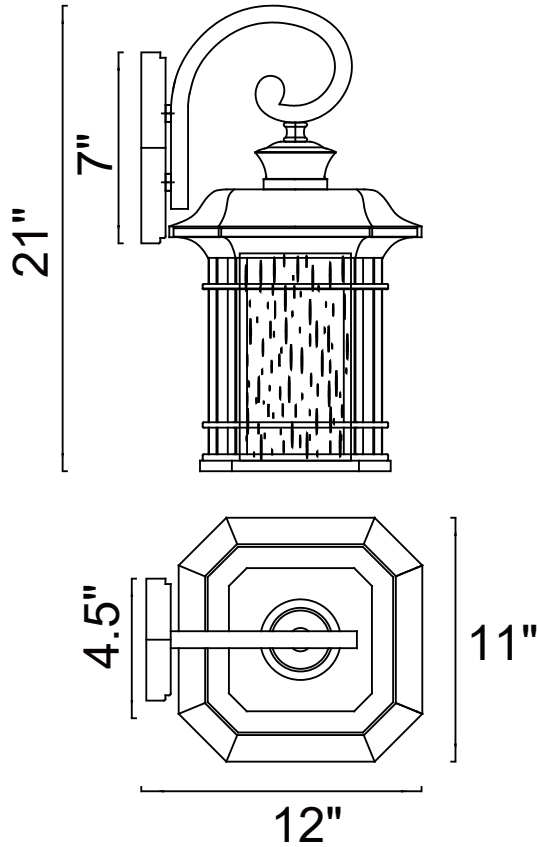

PROJECT: _____

FIXTURE TYPE: _____

LOCATION: _____

CONTACT/PHONE: _____

Item	0411W11-1-101
Collection	Blackburn
Finish	Black
Glass	Clear
Crystal	-----
Input	120V AC,60HZ,AC

Shade	-----
Length/Dia.	11"
Width/Ext.	12"
Height	21"
Maximum	-----
Lumens	-----

Light Source	E26
Bulb Info.	1×60W
Included	-----
Dimmable	Yes
Color	-----
Weight	8 Lb