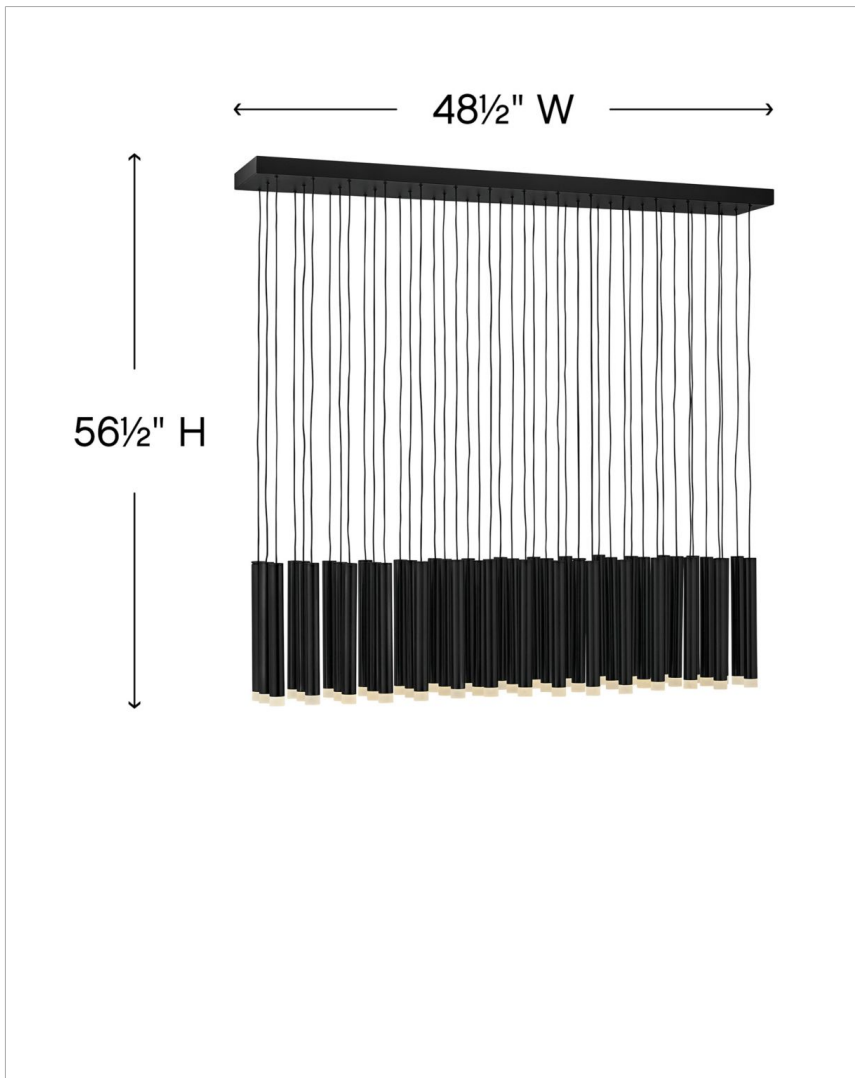

### LARGE LED LINEAR

Harmony orchestrates the perfect blend of style and technology. Drawing inspiration from the enduring formation of wind chimes, the sleek Black or Heritage Brass tubes gleam with a glow that emanates from the lowest point of each column. Harmony is easily adjustable with many customizable configurations and is integrated with fully dimmable LEDs.

DETAILS	
FINISH:	Black
MATERIAL:	Steel
DIMMABLE:	YES, CL TYPE DIMMER (SSL7A)

DIMENSIONS	
WIDTH:	48"
HEIGHT:	56.5"
DEPTH:	8
WEIGHT:	50lb

LIGHT SOURCE	
LIGHT SOURCE:	Integrated LED
LED NAME:	(45) KK1Y15-930
VOLTAGE:	120v
COLOR TEMP:	3000
LUMENS:	4590
CRI:	95
INCANDESCENT EQUIVALENCY:	45 x 10w
DIMMABLE:	YES, CL TYPE DIMMER (SSL7A)

MOUNTING	
CANOPY:	9"W X 48"L
LEAD WIRE:	45 X 120"
MAX HEIGHT:	85.3

SHIPPING	
CARTON LENGTH:	55.3
CARTON WIDTH:	11.3
CARTON HEIGHT:	11.8
CARTON WEIGHT:	54