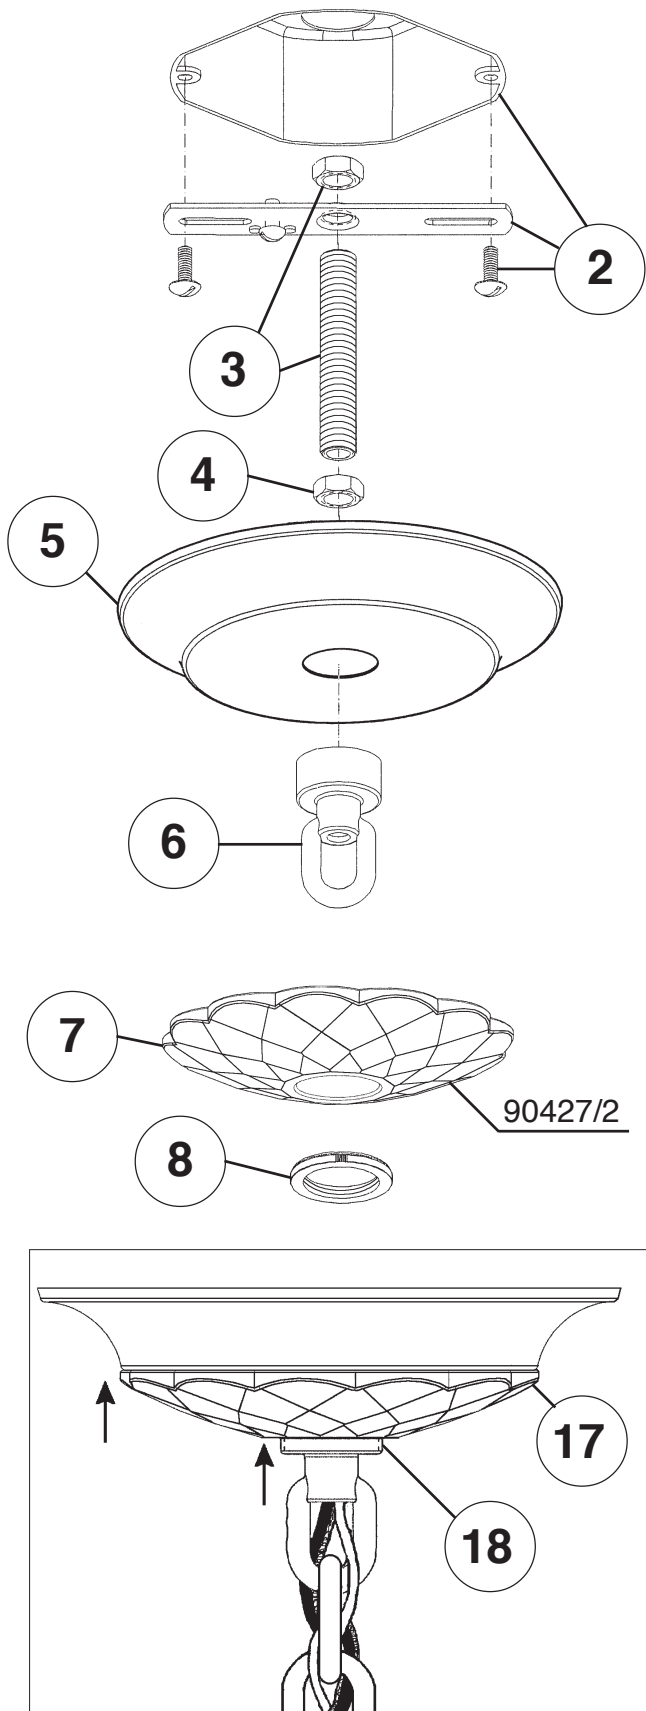

SCHONBEK®

FILIGRAE FE7006N- __ __ H

6 Lights
Diameter: 22-1/2"
Height: 26"
Hanging Weight: 16lbs.

THIS DESIGN IS THE PROPRIETARY
TRADE DRESS/TRADEMARK OF
SWAROVSKI LIGHTING, LTD.

SCHONBEK®

MAX 60 W

110-120 V

19

You will need 6 - B10
25 Watts Recommended
60 Watts Max

**Install bulbs and be
sure to test fixture
BEFORE trimming.**