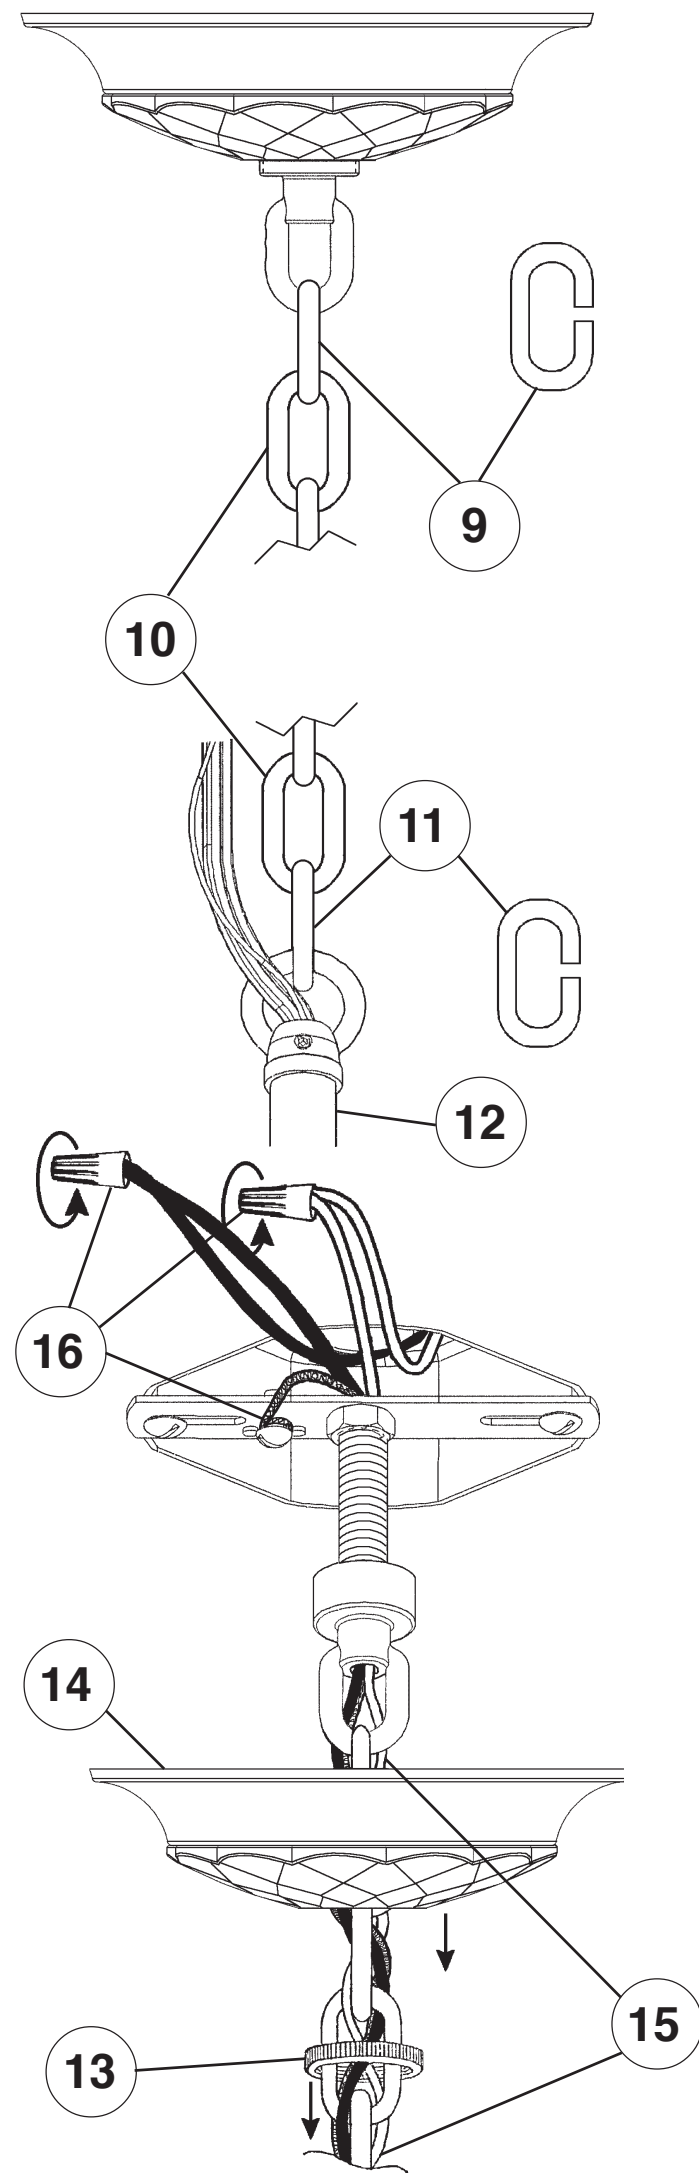

SCHONBEK®

FILIGRAE FE7006N- __ __ H

6 Lights
Diameter: 22-1/2"
Height: 26"
Hanging Weight: 16lbs.

THIS DESIGN IS THE PROPRIETARY
TRADE DRESS/TRADEMARK OF
SWAROVSKI LIGHTING, LTD.

SCHONBEK®

MAX 60 W

110-120 V

19

You will need 6 - B10
25 Watts Recommended
60 Watts Max

**Install bulbs and be
sure to test fixture
BEFORE trimming.**