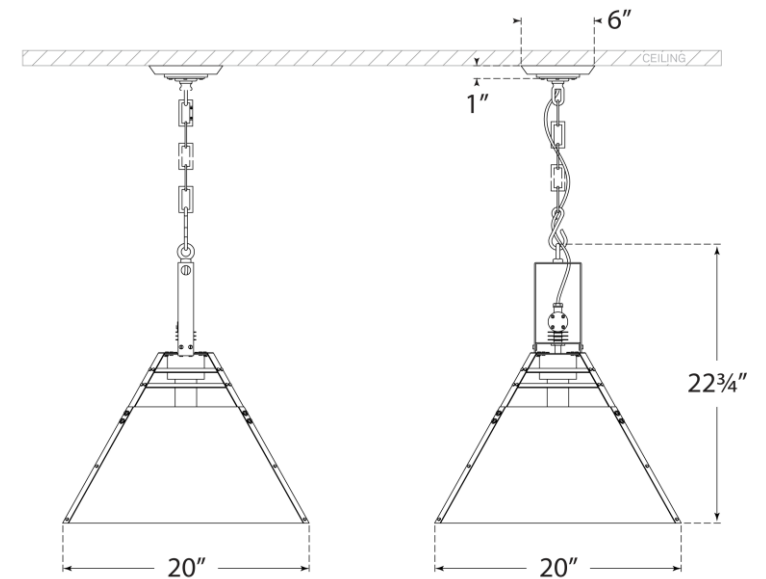

TEAR SHEET

Pierre Medium Pendant

Item # SK 5561PN/WHT

Designer: Suzanne Kasler

Height: 22.75"

Width: 20"

Canopy: 6" Square

Finishes: PN/WHT, VS/OXG

Socket: E26 Keyless

Wattage: 100 A19

Weight: 11 Pounds

Side View

Front View