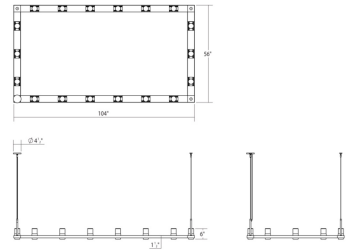

Project:

Intervals Linear Beam Pendant Spec Sheet

SKU: 20QKR48B Learn more at:
<https://sonnemanlight.com/intervals-linear-beam-pendant>

Description: Intervals is a uniquely integrated linear architectural lighting system of rhythmically aligned bidirectional illumination, with a range of available decorative and functional trims. Architecturally scaled, the suspended horizontal beams span long lengths within a space, supported from ceiling-mounted cables or stems, forming a dramatically powerful approach to illuminating architecturally expansive locations. SONNEMAN's new **INTERVALS Recessed Downlights** extend and support these Intervals Linear Beam Pendants. Together, they achieve a comprehensive and unified approach to dynamically lighting interior spaces.

Type #:

Dimensions

Height:	11.5"
Width:	104"
Length:	56"
Canopy/Backplate/Base:	4.5"
Hanging Details:	10' Adjustable Cable
Size:	4' x 8'

Electrical Specs

Bulb(s) Included?:	Yes
Bulb 1 Type:	Integral LED
Bulb Quantity:	18
Input Voltage:	120-277VAC
Wattage:	82
Initial Lumens:	26000
Color Temperature:	3000K
CRI:	90
Power Supply Type:	Driver
Power Supply Quantity:	8
Power Supply Location:	Fixture
Dimming Type:	TRIAC & ELV @120V / 0-10V

Installation

Installation:	Licensed electrician required
Sloped Ceiling Compatible?:	Compatible
Minimum Hanging Height:	14.25"
Maximum Hanging Height:	134.25"

Shade

Shade 1 Material:	Glass w/Etched Acrylic Cone
Shade 2 Material:	Aluminum