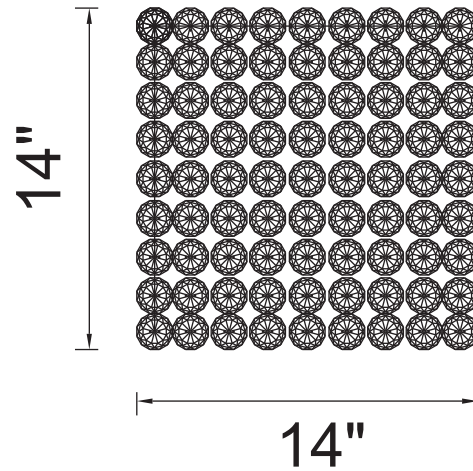

PROJECT: _____

FIXTURE TYPE: _____

LOCATION: _____

CONTACT/PHONE: _____

Item	8038C14C-S
Collection	QUEEN
Finish	Chrome
Glass	-----
Crystal	Clear
Input	120V AC,60HZ,AC

Shade	-----
Length/Dia.	14"
Width/Ext.	14"
Height	9"
Maximum	-----
Lumens	-----

Light Source	E12
Bulb Info.	4×60W
Included	-----
Dimmable	Yes
Color	-----
Weight	