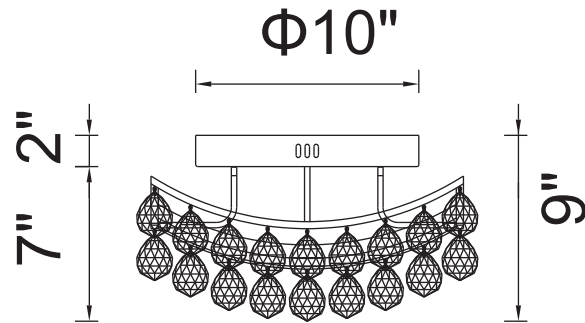

PROJECT: _____

FIXTURE TYPE: _____

LOCATION: _____

CONTACT/PHONE: _____

Item	8038C14C-S
Collection	QUEEN
Finish	Chrome
Glass	-----
Crystal	Clear
Input	120V AC,60HZ,AC

Shade	-----
Length/Dia.	14"
Width/Ext.	14"
Height	9"
Maximum	-----
Lumens	-----

Light Source	E12
Bulb Info.	4×60W
Included	-----
Dimmable	Yes
Color	-----
Weight	