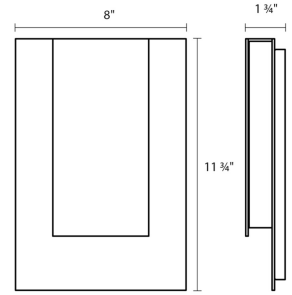

Project:

Reveal Short LED Sconce Spec Sheet

SKU: 7264.72-WL Learn more at:
<https://sonnemanlight.com/reveal-short-led-sconce>

Description: An illuminated perimeter is revealed between the layered planes of this LED luminaire, casting light indirectly on three of its textured sides. Also available as a [Tall LED Sconce](#).

Type #:

Dimensions

Height:	11.75"
Width:	8"
Extends:	1.75"
Minimum Extension:	1.75"
Maximum Extension:	1.75"
Canopy/Backplate/Base Width:	7
Canopy/Backplate/Base Depth:	0.5
Canopy/Backplate/Base Height:	10.75

Installation

Installation:	Licensed electrician required
Installation Orientation:	Vertical

Shipping

Carton 1 L x W x H:	16" X 12" X 5"
Carton 1 Gross Weight:	6 LBS
Fixture Weight:	4

Shade

Shade 1 Material:	Aluminum w/Optical Acrylic
-------------------	----------------------------