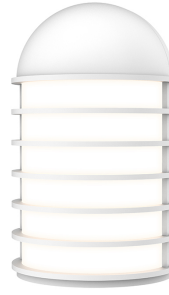

Project:

Lighthouse LED Sconce Spec Sheet

SKU: 7400.98-WL Learn more at:
<https://sonnemanlight.com/lighthouse-led-sconce>

Description: Rhythmically aligned circular fins delineate the solid geometry of these luminaires, inside or out. Several available sizes scale in volume and length while maintaining Lighthouse's nautical feel. The substantial volume and rhythm lend a solid tone to the structure it lights. Also available as a [Planter Sconce](#).

Type #:

Dimensions

Height:	8.75"
Width:	5.5"
Extends:	3"
Minimum Extension:	3"
Maximum Extension:	3"
Size:	Short
Canopy/Backplate/Base Width:	4.75
Canopy/Backplate/Base Height:	6

Electrical Specs

Bulb(s) Included?:	Yes
Bulb 1 Type:	Integral LED
Bulb Quantity:	1
Input Voltage:	120VAC
Wattage:	11
Initial Lumens:	1300
Delivered Lumens:	800
Color Temperature:	3000K
CRI:	90
Power Supply Type:	Driver
Power Supply Quantity:	1
Power Supply Location:	Outlet Box
Dimming Type:	TRIAC/ELV
Bulb Max Wattage:	11