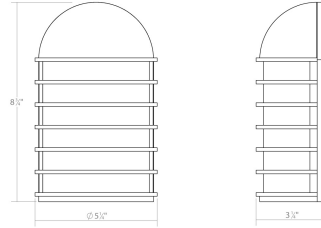

Project:

Lighthouse LED Sconce Spec Sheet

SKU: 7400.98-WL Learn more at:
<https://sonnemanlight.com/lighthouse-led-sconce>

Description: Rhythmically aligned circular fins delineate the solid geometry of these luminaires, inside or out. Several available sizes scale in volume and length while maintaining Lighthouse's nautical feel. The substantial volume and rhythm lend a solid tone to the structure it lights. Also available as a [Planter Sconce](#).

Type #:

Dimensions

Height:	8.75"
Width:	5.5"
Extends:	3"
Minimum Extension:	3"
Maximum Extension:	3"
Size:	Short
Canopy/Backplate/Base Width:	4.75
Canopy/Backplate/Base Height:	6

Electrical Specs

Bulb(s) Included?:	Yes
Bulb 1 Type:	Integral LED
Bulb Quantity:	1
Input Voltage:	120VAC
Wattage:	11
Initial Lumens:	1300
Delivered Lumens:	800
Color Temperature:	3000K
CRI:	90
Power Supply Type:	Driver
Power Supply Quantity:	1
Power Supply Location:	Outlet Box
Dimming Type:	TRIAC/ELV
Bulb Max Wattage:	11

Installation

Installation:	Licensed electrician required
Installation Orientation:	Vertical

Shipping

Carton 1 L x W x H:	14" X 14" X 9"
Carton 1 Gross Weight:	6 LBS
Fixture Weight:	4

Shade

Shade 1 Material:	Optical Acrylic
-------------------	-----------------