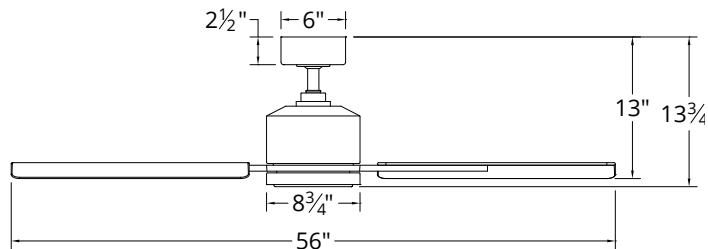

CERVANTES

FR-W1806-56L

56" Ceiling Fan

MODERN FORMS SMART FANS

PRODUCT DESCRIPTION

Modern luxury is all about making life simpler- that's exactly what Cervantes does for you. With our Modern Forms app, you can map out schedules, optimize energy use and integrate with smart home devices you already own, like Amazon Alexa and Google Assistant. And Cervantes's clean, offset blades slice through the air with barely a whisper- that's because the powerful DC motor keeps things running smooth and super quiet. Available in versatile oil-rubbed bronze and graphite finishes.

FEATURES

- 6 fan speeds through both Summer and Winter Modes
- Silent DC motor
- Includes Bluetooth remote control
- Optional wall control for 3, 4-way control sold separately
- Compatible with Modern Forms app

AIRFLOW/ENERGY EFFICIENCY

Weighted-Average/High Airflow CFM:	2798/6577
Weighted-Average/High Energy Use (W):	13/29
Estimated Yearly Energy Cost ($):	$3.24
Weighted-Average/High Efficiency (CFM/W):	211/227
Max RPM:	153

ORDER NUMBER

Model	Housing	Blade
FR-W1806-56L	GH <i>Graphite</i>	WG <i>Weathered Gray</i>
	MB <i>Matte Black</i>	BW <i>Barn Wood</i>
	OB <i>Oil Rubbed Bronze</i>	DW <i>Dark Walnut</i>

Example: **FR-W1806-56L-MB/BW**

For 2700K add "-27" ; for 3500K add "-35" before the finish: **FR-W1806-56L27MBBW**

*Results may vary based on application and surroundings.

*This fan comes uni-pack - blade select options are not available

The Modern Forms app synchronizes seamlessly with smart home devices you already own

modernforms.com
Phone (800) 526.2588
Fax (800) 526.2585

Headquarters/Eastern Distribution Center
44 Harbor Park Drive
Port Washington, NY 11050

Central Distribution Center
1600 Distribution Ct
Lithia Springs, GA 30122

Western Distribution Center
1750 Archibald Avenue
Ontario, CA 91760

SPECIFICATIONS

Construction:	Aluminum, ABS
Blade:	14° Pitch, 56" sweep
Downrod:	1" O.D. x 6"H included
Mounting Slope:	Up to 30°
Wire:	80"
Hanging Weight:	21 lbs
Total Power:	48.5W
Standards:	UL/cUL Wet Location listed, Title 24 JA8-2016 Compliant, Title 20, Energy Star rated
Motor Type:	125 x 30 sensorless DC motor

WIRELESS PERFORMANCE

Wi-Fi Range:	Up to 150 ft*
Bluetooth Range:	Up to 150 ft

LUMINAIRE PERFORMANCE

Light Source:	LED
Light Wattage:	19.5W
Lumens/Delivered):	1600/429
Dimming:	Integrated
CRI:	90
Color Temperature:	3000K (2700K/3500K options available)
Rated Life:	50,000 hours