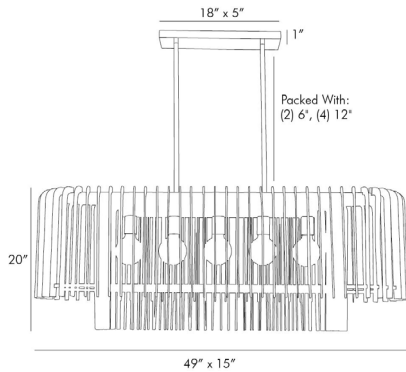

ARTERIOS

VALENCIA CHANDELIER

89334

H: 22 IN, W: 49 IN, D: 15 IN

Antique Brass, Dark Walnut Stained Wood
Contract Suitable As Is

A masterclass in understated beauty, the Valencia Chandelier makes a statement in any space. Two layers of wooden slats in a dark walnut finish are tiered over five glass globes, beckoning the eye with the brilliance it possesses. Hand-cut pieces of wood are slatted into grooves along the frame, each angled to create streaming rays of light. The antique brass hardware acts as a functional accent to this refined rustic light source. finish will vary. Additional pipe available (PIPE-414).

APPEARANCE

Material	Marine plywood, Steel
Finish	Antique Brass, Dark Walnut
Finish Will Vary	true
Top Coat/Sealant	false
Link	Welded

DIMENSIONS

Chandelier	H: 20 IN, W: 49 IN, D: 15 IN
Minimum Hanging Height	22 IN
Maximum Hanging Height	53 IN

COMPLIANCY

UL/ETL	Yes
CB	Yes
RoHS	true

SHIPPING

Shipping Requirements	TruckShip
Product Weight	20.5 LBS
Gross Weight 1	49.5 LBS
Shipping Box 1	H: 56 IN, L: 32 IN, W: 24 IN

REPLACEMENT PARTS

Replacement Part 1	PIPE-414
Replacement Part 1 Dim	(1) 6" and (1) 12"
Replacement Part 2	CANOPY-378