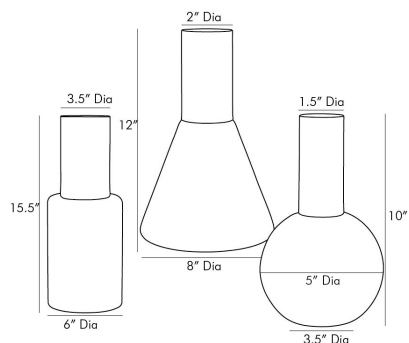

ARTERIO RS

UNION VASES, SET OF 3

6784

Smoke Luster

Contract Suitable As Is

The mixture of simple geometric forms create a dynamic visual element with this set of beaker-style vases. Modern in form, smoke luster glass with antique brass necks unite to create each individually shaped piece. These watertight vases are a sophisticated way to showcase beautiful blooms. Out of fresh flowers? This set looks just as stunning as an accent for a console or desk. finish will vary.

APPEARANCE

Material	Brass, Glass
Finish	Antique Brass
Finish Will Vary	true
Top Coat/Sealant	false

SHIPPING

Product Weight	9.5 LBS
Gross Weight 1	17.45 LBS
Shipping Box 1	H: 21 IN, L: 30 IN, W: 12 IN

ADDITIONAL INFO