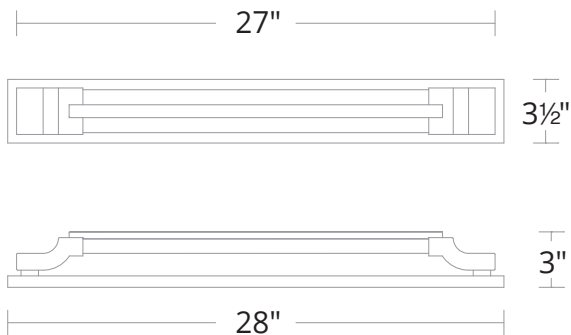

ABERDEEN

BWS78228

Project: _____
Location: _____
Fixture Type: _____
Catalog Number: _____

AVAILABLE FINISHES

BK: Black

BN: Brushed Nickel

DESCRIPTION

A sleek modern LED luminaire with clean lines, crisp styling, reclaimed crystal in a shatter pattern and two finishes. Aberdeen offers ample ambient task illumination for both residential and commercial settings. Offered in both brushed nickel and black finishes. Luxury is in the details.

FEATURES

- Built-in color temperature adjustability switch from 3000K/3500K/4000K at time of installation
- No driver or transformer required
- Can be mounted on wall in all orientations

LINE DRAWING

SPECIFICATIONS

CRI	90
Dimming	ELV, TRIAC
Standards	ETL/cETL, Damp, Title 24, ADA

Model	Size	LED Color Temp	Finish	Voltage	Wattage	Weight	LED Lumens	Delivered Lumens
BWS78228	28"	3000K/3500K/4000K	BK Black BN Brushed Nickel	120V	18W	4 lb	1200	530