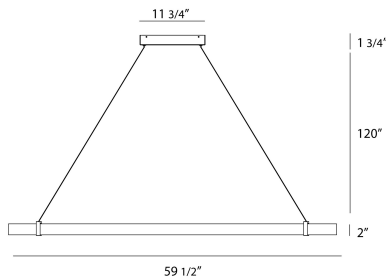

MUCCI, INWARD RECTANGULAR LED PENDANT

PRODUCT DETAILS

No.	:	38138-010
Product Color	:	MATTE BLACK
Product Material	:	METAL
Shade / Accent Colour	:	WHITE
Shade / Accent Material	:	ACRYLIC
Length	:	59.5"
Width	:	18.75"
Height	:	2"
Overall Height	:	120"

ITEM NO.	FINISH	SHADE
38138-010	MATTE BLACK	WHITE

TECHNICAL DETAILS

Hanging Support Type	:	AIRCRAFT CABLE
Hanging Support Length	:	96"
Canopy / Backplate Length	:	11.75"
Canopy / Backplate Height	:	1.5"
Canopy / Backplate Width	:	4.75"
Location	:	DAMP
Approval	:	
Title 24	:	Yes