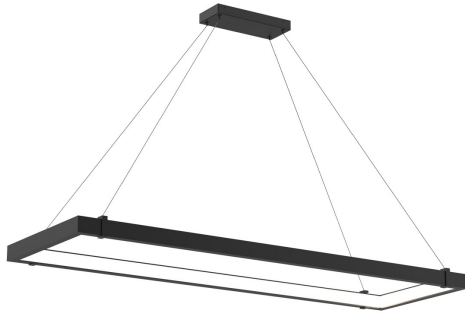

MUCCI, INWARD RECTANGULAR LED PENDANT

PRODUCT DETAILS

No.	:	38138-010
Product Color	:	MATTE BLACK
Product Material	:	METAL
Shade / Accent Colour	:	WHITE
Shade / Accent Material	:	ACRYLIC
Length	:	59.5"
Width	:	18.75"
Height	:	2"
Overall Height	:	120"

LIGHT SOURCE DETAILS

Light Source Type	:	INTEGRATED LED
Input Voltage	:	120V
Bulb Voltage	:	120V
Socket Type	:	LED
Total Wattage	:	76W
Total Lumen	:	3600lm
Kelvin	:	3000K
CRI	:	90
Dimmable	:	Yes

Options Available

ITEM NO.	FINISH	SHADE
38138-010	MATTE BLACK	WHITE

TECHNICAL DETAILS

Hanging Support Type	:	AIRCRAFT CABLE
Hanging Support Length	:	96"
Canopy / Backplate Length	:	11.75"
Canopy / Backplate Height	:	1.5"
Canopy / Backplate Width	:	4.75"
Location	:	DAMP
Approval	:	
Title 24	:	Yes