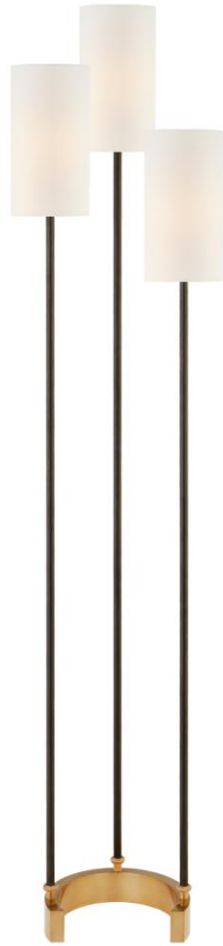

TEAR SHEET

Aimee Floor Lamp

Item # SK 1550BZ/HAB-L

Designer: Suzanne Kasler

Height: 67.75"

Width: 15.5"

Base: 7.75" x 10.75" Semi-Circle

Finishes: BZ/HAB, PN

Shade Treatments: L

Shade Details: 5.5" x 5.5" x 10.5"

Socket: 3 - E26 Keyless w/ Foot Switch

Wattage: 3 - 60 T10

Weight: 18 Pounds

Top View

Front View