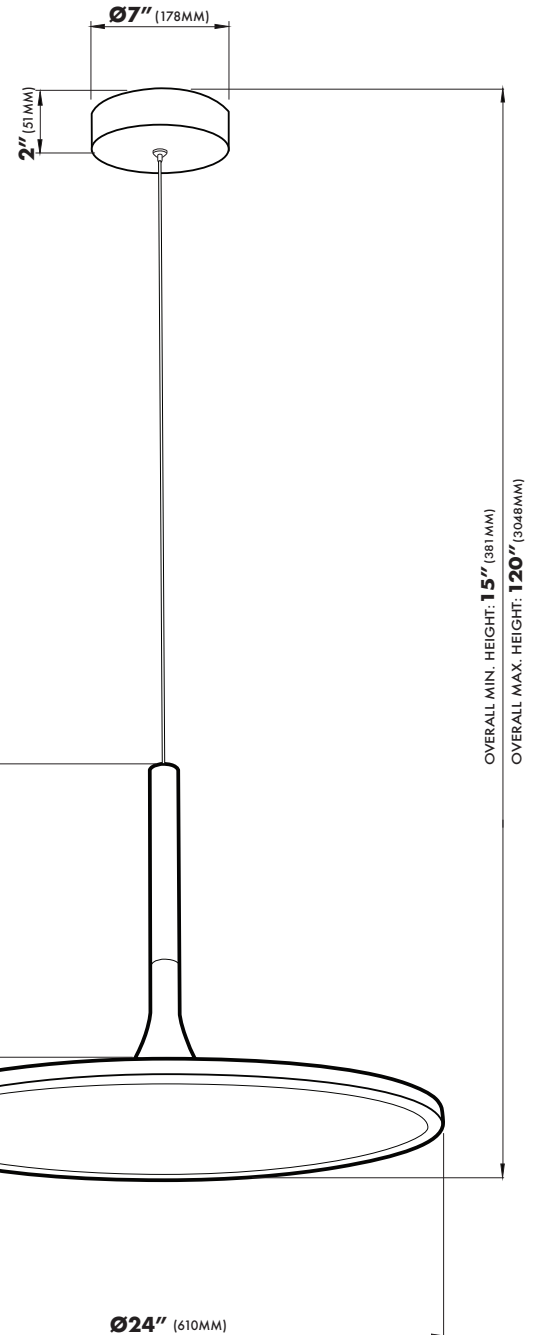

FEATURES

- Aluminum Body / Acrylic Lens
- Suspension Fixture w/ Height Adjustable Cable
- 3092.51 Lumens
- 45 Watts / 120 Volts / >90 CRI
- 3000 Kelvin Color Temperature
- Dimmable LED (15% - 100%) with ELV - Electric Low Voltage Dimmers
- Dry Rated

**MODEL# VMC31820
DIMENSIONS**

CANOPY: **Ø7" x 2"** (178MMx51MM)

OVERALL MAX. HEIGHT: **120"** (3348MM)

THE MEASUREMENTS ARE ROUNDED TO THE NEAREST 1/4"

AVAILABLE FINISHES

BL

SW