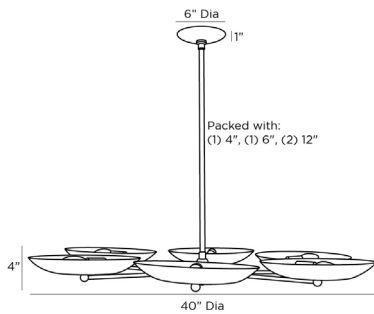

ARTERIOS

GRIFFITH CHANDELIER

89648

H: 11 IN, Dia: 40.00 IN
 Cadet Blue, Antique Brass
 Contract Suitable As Is

Inspired by the grand public spaces of the mid-century era, the architectural Griffith chandelier is designed in matte cadet blue shades with a contrasting antique brass steel frame. The fixture's upward-facing, dish-shaped plates diffuse light, creating a warm, even glow. Finish will vary. Damp-rated, although limited covered outdoor areas may affect finish.

APPEARANCE

Material Steel
 Finish Antique Brass, Cadet Blue
 Top Coat/Sealant true

DIMENSIONS

Chandelier H: 4 IN, Dia: 40.00 IN
 Minimum Hanging Height 11 IN
 Maximum Hanging Height 41 IN
 Canopy H: 1 IN, Dia: 6.00 IN

WIRING

Rating Damp
 Suggested Bulb Type T6
 Cord 10 FT, Black/White, SVT
 Socket 6, Type B - E12
 Photographed Bulb Small Clear Tubular Bulb
 Maximum Watt 40
 Voltage 110-120 V

CERTIFICATIONS

Certifications Mexico
 Australia, United States, Canada

COMPLIANCY

UL/ETL Yes
 RoHS false

SHIPPING

Product Weight 12.46 LBS
 Gross Weight 1 20.46 LBS
 Gross Weight 2 0 LBS
 Shipping Box 1 H: 21 IN, L: 11.3 IN, W: 32 IN
 Shipping Box 2 H: 0 IN, L: 0 IN, W: 0 IN