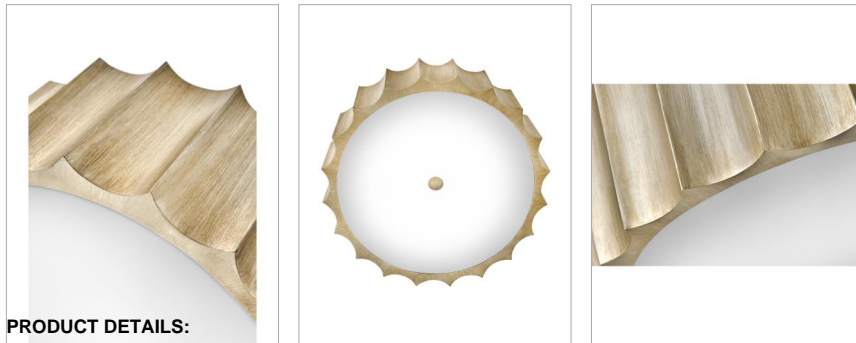

lisa mcDennon
COLLECTION

GIA

34098CPG

LARGE FLUSH MOUNT

Gia is a vintage-inspired showstopper. Dramatic, handmade scalloped edges adorn the outer rim of each fixture to evoke old-world glamour while hand-painted Brushed Graphite and Champagne Gold finishes complete the look. The upscale design casts light through etched glass for a soft, warm glow.

DETAILS	
FINISH:	Champagne Gold
MATERIAL:	Steel
GLASS:	Etched
DIMMABLE:	YES, WITH DIMMABLE LAMP (NOT INCLUDED)

DIMENSIONS	
WIDTH:	24"
HEIGHT:	9"
WEIGHT:	24.2lb

LIGHT SOURCE	
LIGHT SOURCE:	Socketed
WATTAGE:	4-10w Med. LED, 60w Equiv.
VOLTAGE:	120v

MOUNTING	
CANOPY:	6.5" Dia.

SHIPPING	
CARTON LENGTH:	27
CARTON WIDTH:	27
CARTON HEIGHT:	14
CARTON WEIGHT:	37.8

PRODUCT DETAILS:

- Suitable for use in dry (indoor) locations as defined by NEC and CEC. Meets United States UL Underwriters Laboratories & CSA Canadian Standards Association Product Safety Standards.
- The Lisa McDenon Collection offers a striking mix of edgy, sculptural silhouettes that incorporate modern, organic elements and luxe materials, brought to life by her innovative and original point of view.
- Bold silhouette with dramatic details creates a modern statement
- Luxurious gold finish with opulent sheen