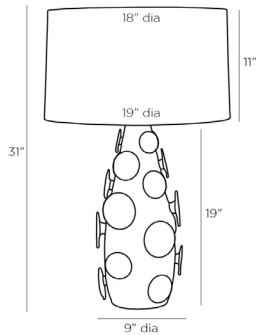

ARTERIOS

LAGUNA LAMP

17004-850
 H: 31 IN, Dia: 19.00 IN
 Ocean Reactive Ceramic
 Contract Suitable As Is

Covered in 3-dimensional accents reminiscent of lily pads, the Laguna creates a bold statement. Its unconventional shape is crafted of ceramic, featuring an ocean reactive glaze that flows over and around the embellished accents for a beautiful contrast of hues. When illuminated, the range of its deep blue to green coloring becomes more prominent. Topped with an off-white cotton shade with an off-white cotton lining and a matching ceramic finial. Finish will vary.

APPEARANCE

Material	Ceramic, Cotton, Steel
Finish	Brushed Brass, Ocean Reactive, Off-White
Finish Will Vary	true
Top Coat/Sealant	false
Finial Description	Matching ceramic
Finial Dimension	1" Dia

DIMENSIONS

Shade	Top: 18.00 IN, Dia: 19.00 IN, Side: 11 IN
Body	H: 19 IN, Dia: 9.00 IN
Neck	H: 2 IN, Dia: 1.00 IN
Foot Print	Dia: 5.50 IN
Harp	8.5 IN

WIRING

Rating	Indoor Only
Tilt Test	10 Degrees - AU
Cord	10 FT, Back of Lamp Base, Clear/Silver, SPT-2
Socket	1, Brass, Type A - E26
Switch	3-Way Rotary, At Socket
Maximum Watt	150
Voltage	110-120 V

CERTIFICATIONS

Certifications	Mexico Australia, United States, Canada
----------------	--

COMPLIANCY

UL/ETL	Yes
RoHS	false

SHIPPING

Product Weight	11.5 LBS
Gross Weight 1	12 LBS
Gross Weight 2	3 LBS
Shipping Box 1	H: 32 IN, L: 13.5 IN, W: 13.5 IN
Shipping Box 2	H: 13 IN, L: 21 IN, W: 21 IN