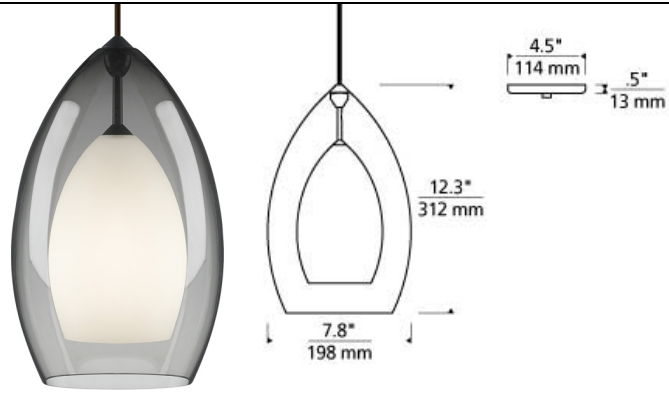

### DESCRIPTION

The Fire Grande pendant from Tech Lighting launched in 2013 and has since grown in popularity due to its rich colors and simplistic beauty. Externally a rich translucent glass surrounds a frosted raindrop diffuser concealing the lamping inside. The Fire Grande sets a tone of modern sophistication with five classic colors options and four high end finishes. With a 4.5 length and 7.8 diameter span the Fire Grande is ideal for kitchen island task lighting, bedroom lighting, and countless commercial lighting applications. The Fire Grande pendant is the largest in a family of five Fire pendants available from Tech Lighting, simply search for the Fire pendant to find its close relatives. Includes 120 volt, 40 watt G9 base halogen lamp. Fixture provided with six feet of field-cutable cable. Incandescent version dimmable with standard incandescent dimmer.