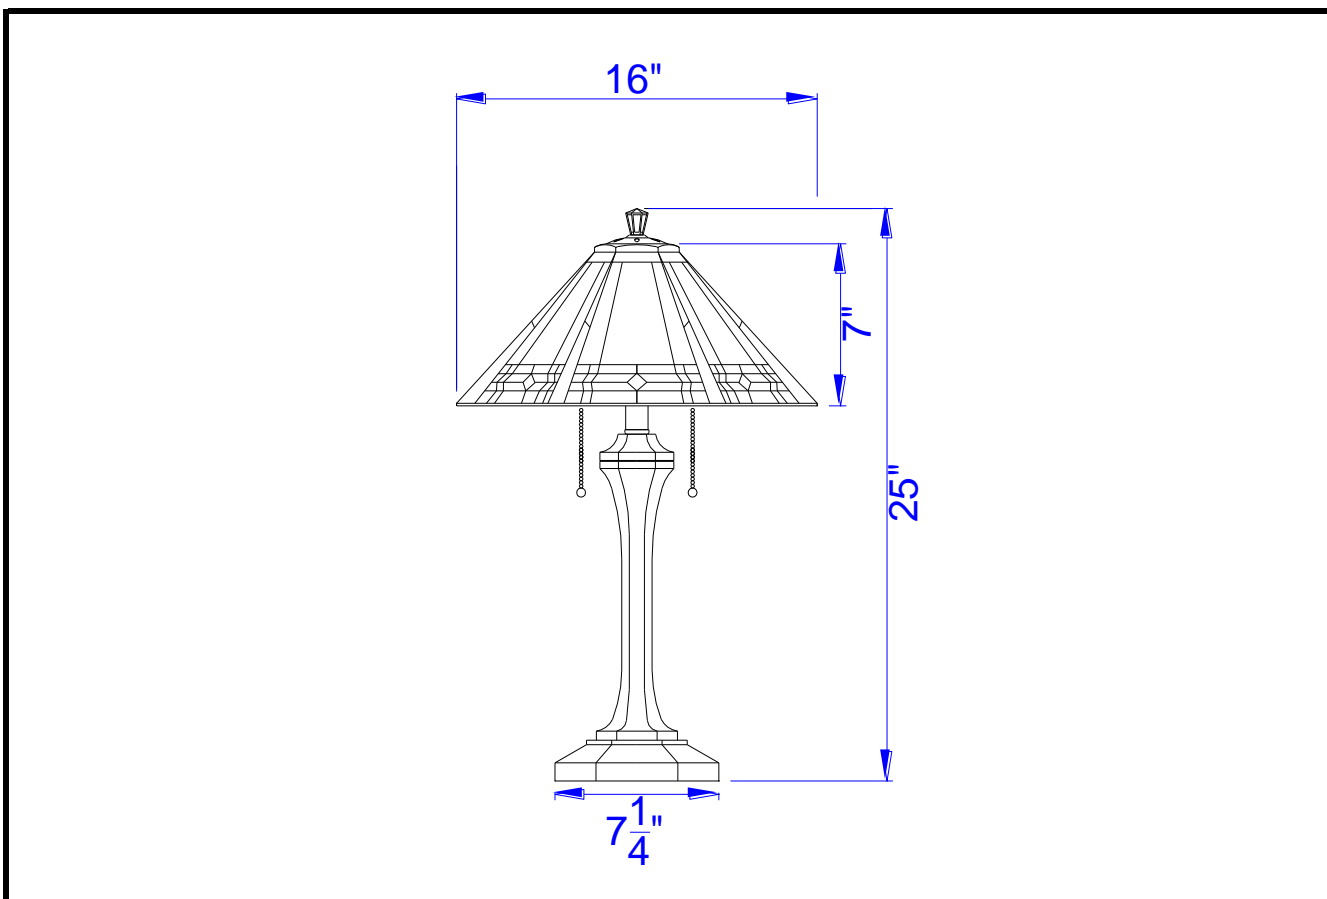

Project: _____

Catalog No.: _____

Lamp/Wattage: _____

- Model No:** BO-2676TB
- Description:** 60W x 2 Tiffany table lamp
- Material:** Resin+TIF
- Finish :** Matt Black
- Height:** 25"
- Base Width:** 7 1/4"+7 1/4"(Max Length of Hexagon)
- Wattage :** 60Wx2
- Socket :** Medium Base (E26)
- Switch:** On/off Pull-chain Switch
- Bulb:** Incandescent, CFL
- Wire Length:** 6'
- Wire Color:** Brown
- Shade No:**
- Material:** Tiffany
- Shade size:** 6" X H 7"
- Certificate :** 