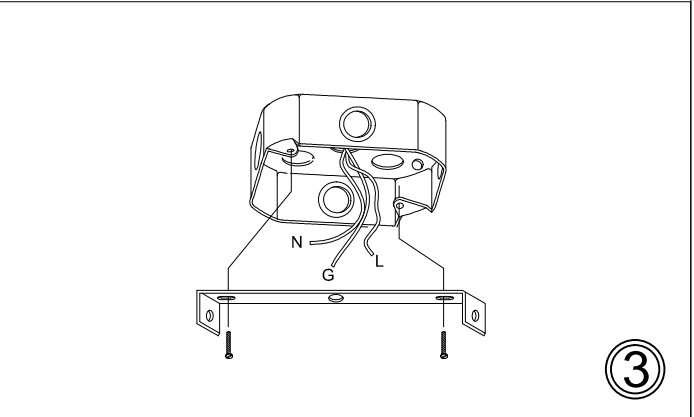

POR-344P-MB-WH

①

②

③

④

⑤

⑥

⑦

⑧

Bulbs/ Ampoules:
4x Max 100W E26 Base
(Not Included/ Non Inclus)