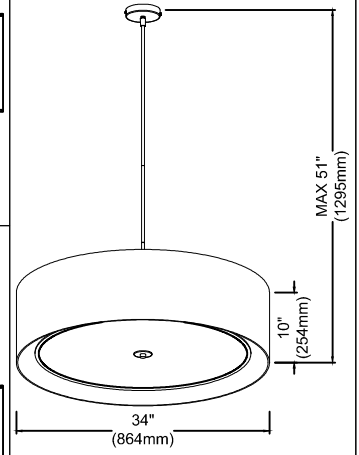

POR-344P-MB-WH

①

②

③

④

⑤

⑥

⑦

⑧

Bulbs/ Ampoules:
4x Max 100W E26 Base
(Not Included/ Non Inclus)