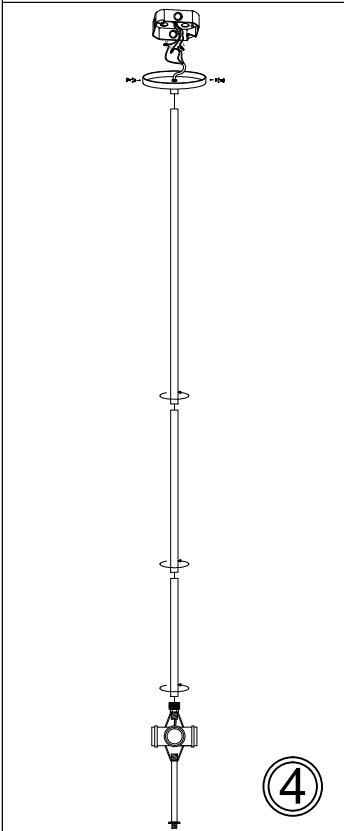

POR-344P-MB-WH

①

②

③

④

⑤

⑥

⑦

⑧

Bulbs/ Ampoules:
4x Max 100W E26 Base
(Not Included/ Non Inclus)