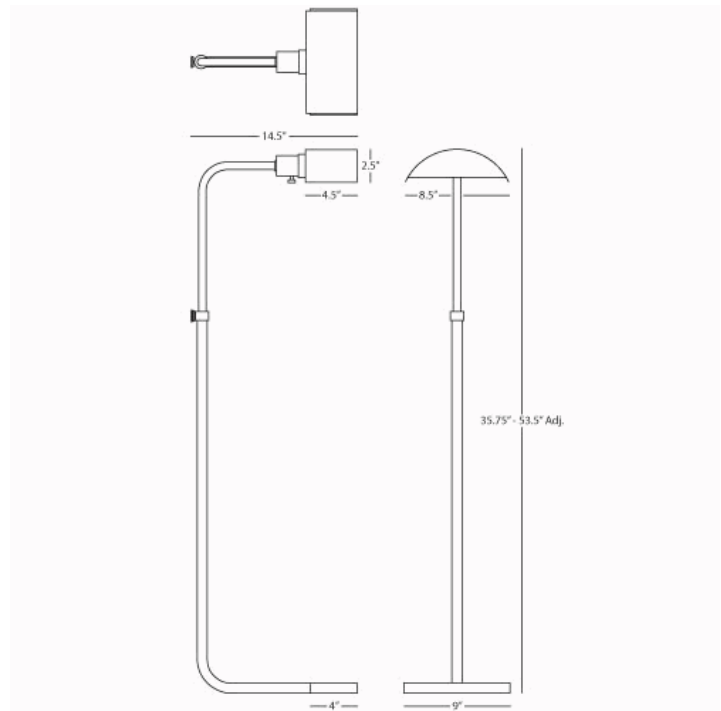

KOLEMAN

S461

Adjustable Task Floor Lamp

1-60W Max.

Bulb Type: B11 Torpedo

Switch: Hi-Lo Dimming

Polished Nickel Finish

Metal Shade

FINISH OPTIONS:

461 - Aged Brass

Z461 - Deep Patina Bronze

** Available for Quick SHIP **