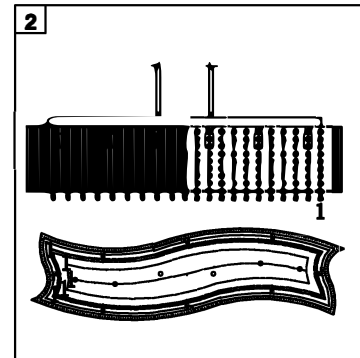

Trade Mark:
CRYSTAL WORLD INC

Product Name: Pendant lamp
Model :5320P36C-RC
120Vac, 60Hz,AC ONLY
Lampsize:L36"*W10"*H21"~68"

Intertek
4006677

PENDANT LAMP ASSEMBLY INSTRUCTIONS

1. Place fixture(A) onto mounting screws (DD). secure with cap nuts (AA).
Please fix (A) with (B). (B) with (C).

Hardware Used

AA Cap nut  X 2
DD Mounting screw  X 2

2. Please hang the crystal (1) to the fixture .

1
14*10PCS
107PCS

3. Install light bulbs (not included).
Use Bulb
120V G9  6*40W Max.