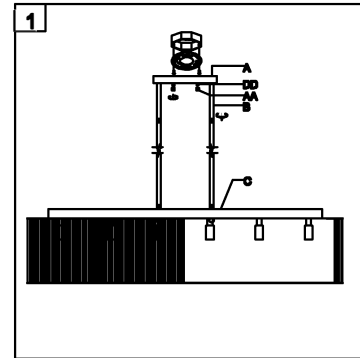

Trade Mark:
CRYSTAL WORLD INC

Product Name: Pendant lamp
Model :5320P36C-RC
120Vac, 60Hz,AC ONLY
Lampsize:L36"*W10"*H21"~68"

Intertek
4006677

PENDANT LAMP ASSEMBLY INSTRUCTIONS

1. Place fixture(A) onto mounting screws (DD). secure with cap nuts (AA).
Please fix (A) with (B). (B) with (C).

Hardware Used

AA Cap nut  X 2
DD Mounting screw  X 2

2. Please hang the crystal (1) to the fixture .

1
14*10PCS
107PCS

3. Install light bulbs (not included).
Use Bulb
120V G9  6*40W Max.