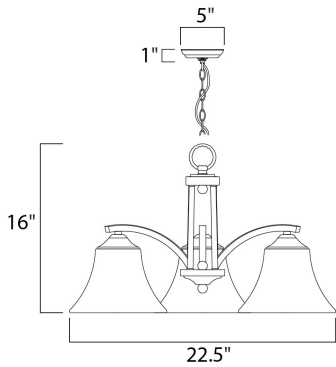

PRODUCT DESCRIPTION

Straight lines and curves make this contemporary series a classic. Square metal tubing finished in your choice of Oil Rubbed Bronze or Satin Nickel support tapered square Frosted glass shades.

MEASUREMENTS

DIMENSION : 22.5" L x 22.5" W x 16" H
 CANOPY : 5" W x 1" H x 5" L
 HANGING WEIGHT : 10.7 lb

LAMPING

INPUT VOLTAGE : 120V
 LUMENS : 0 Rated
 BULB : 3 x 60W Incandescent E26 Medium , 180W Total
 BULB INCLUDED : (Not Included)
 DIMMABLE : Yes