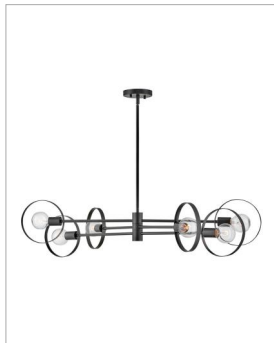

DESI

37296BK

LARGE ADJUSTABLE SINGLE TIER

Swing time. Desi's bold articulating arms and stylish rings easily adjust to your preferred stance, while retaining its thrilling silhouette as a jaw-dropping chandelier. Desi's jaunty, mid-century modern style strikes a self-confident pose when integrated into any interior space.

DETAILS	
FINISH:	Black
MATERIAL:	Steel
SLOPE DEGREE:	90
DIMMABLE:	YES, WITH DIMMABLE LAMP (NOT INCLUDED)

DIMENSIONS	
WIDTH:	42"
HEIGHT:	10"
WEIGHT:	12.5lb

LIGHT SOURCE	
LIGHT SOURCE:	Socketed
WATTAGE:	6-14w Med. LED, 100w Equiv.
VOLTAGE:	120v

MOUNTING	
CANOPY:	5" Dia.
LEAD WIRE:	1 X 120"
MAX HEIGHT:	39.5

SHIPPING	
CARTON LENGTH:	45
CARTON WIDTH:	13
CARTON HEIGHT:	12
CARTON WEIGHT:	16.9

PRODUCT DETAILS:

- This item may be hung on a sloped ceiling
- This fixture includes multiple down stems in various lengths to customize the installation height of the fixture, including one 6" stem and two 12" stems
- Suitable for use in dry (indoor) locations as defined by NEC and CEC. Meets United States UL Underwriters Laboratories & CSA Canadian Standards Association Product Safety Standards.
- Ideal for g-style bulbs (not included)
- Distinctive mid-century modern elements merge with sleek and timeless forms for a vintage vibe with modern flair
- Fixture features an articulating design for easy customization