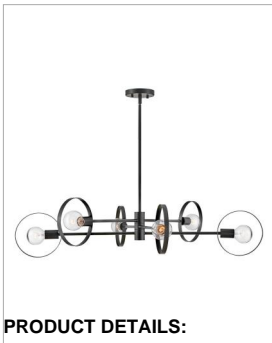

DESI

37296BK

LARGE ADJUSTABLE SINGLE TIER

Swing time. Desi's bold articulating arms and stylish rings easily adjust to your preferred stance, while retaining its thrilling silhouette as a jaw-dropping chandelier. Desi's jaunty, mid-century modern style strikes a self-confident pose when integrated into any interior space.

DETAILS	
FINISH:	Black
MATERIAL:	Steel
SLOPE DEGREE:	90
DIMMABLE:	YES, WITH DIMMABLE LAMP (NOT INCLUDED)

DIMENSIONS	
WIDTH:	42"
HEIGHT:	10"
WEIGHT:	12.5lb

LIGHT SOURCE	
LIGHT SOURCE:	Socketed
WATTAGE:	6-14w Med. LED, 100w Equiv.
VOLTAGE:	120v

MOUNTING	
CANOPY:	5" Dia.
LEAD WIRE:	1 X 120"
MAX HEIGHT:	39.5

SHIPPING	
CARTON LENGTH:	45
CARTON WIDTH:	13
CARTON HEIGHT:	12
CARTON WEIGHT:	16.9

PRODUCT DETAILS:

- This item may be hung on a sloped ceiling
- This fixture includes multiple down stems in various lengths to customize the installation height of the fixture, including one 6" stem and two 12" stems
- Suitable for use in dry (indoor) locations as defined by NEC and CEC. Meets United States UL Underwriters Laboratories & CSA Canadian Standards Association Product Safety Standards.
- Ideal for g-style bulbs (not included)
- Distinctive mid-century modern elements merge with sleek and timeless forms for a vintage vibe with modern flair
- Fixture features an articulating design for easy customization