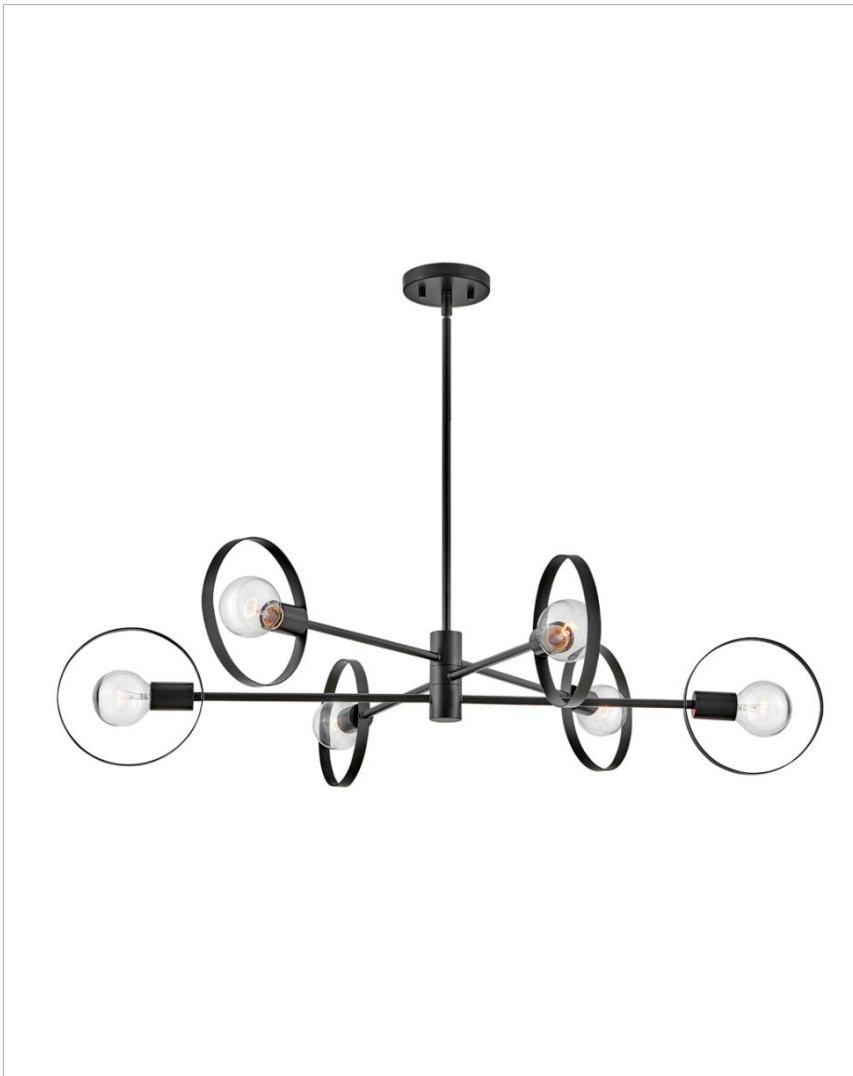

DESI

37296BK

LARGE ADJUSTABLE SINGLE TIER

Swing time. Desi's bold articulating arms and stylish rings easily adjust to your preferred stance, while retaining its thrilling silhouette as a jaw-dropping chandelier. Desi's jaunty, mid-century modern style strikes a self-confident pose when integrated into any interior space.

DETAILS	
FINISH:	Black
MATERIAL:	Steel
SLOPE DEGREE:	90
DIMMABLE:	YES, WITH DIMMABLE LAMP (NOT INCLUDED)

DIMENSIONS	
WIDTH:	42"
HEIGHT:	10"
WEIGHT:	12.5lb

LIGHT SOURCE	
LIGHT SOURCE:	Socketed
WATTAGE:	6-14w Med. LED, 100w Equiv.
VOLTAGE:	120v

MOUNTING	
CANOPY:	5" Dia.
LEAD WIRE:	1 X 120"
MAX HEIGHT:	39.5

SHIPPING	
CARTON LENGTH:	45
CARTON WIDTH:	13
CARTON HEIGHT:	12
CARTON WEIGHT:	16.9

PRODUCT DETAILS:

- This item may be hung on a sloped ceiling
- This fixture includes multiple down stems in various lengths to customize the installation height of the fixture, including one 6" stem and two 12" stems
- Suitable for use in dry (indoor) locations as defined by NEC and CEC. Meets United States UL Underwriters Laboratories & CSA Canadian Standards Association Product Safety Standards.
- Ideal for g-style bulbs (not included)
- Distinctive mid-century modern elements merge with sleek and timeless forms for a vintage vibe with modern flair
- Fixture features an articulating design for easy customization