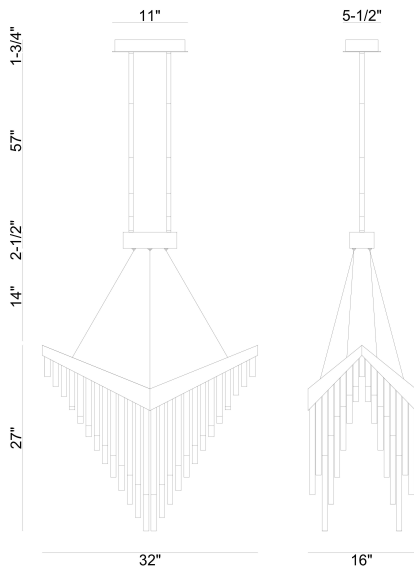

VIVIEN, 32IN INTEGRATED LED CHANDELIER

PRODUCT DETAILS

No.	:	47187-023
Product Color	:	MATTE BLACK
Product Material	:	BLACK
Shade / Accent Colour	:	CLEAR
Shade / Accent Material	:	ACRYLIC
Length	:	32"
Width	:	16"
Height	:	27"
Weight	:	65.1LBS

LIGHT SOURCE DETAILS

Light Source Type	:	INTEGRATED LED
Bulb Voltage	:	120V
Total Wattage	:	48W
Delivered Lumens	:	946LM
Kelvin	:	3000K
CRI	:	90
Dimmable	:	YES

OPTIONS AVAILABLE

ITEM NO.	FINISH	SHADE
47187-016	MATTE GOLD	CLEAR
47187-023	MATTE BLACK	CLEAR

TECHNICAL DETAILS

Hanging Support Type	:	ROD
Canopy / Backplate Length	:	12"
Canopy / Backplate Height	:	2.5"
Canopy / Backplate Width	:	7.5"
IP Rating	:	IP22
Beam Angle	:	360

PROJECT INFORMATION

 Job Name: Date: Type: