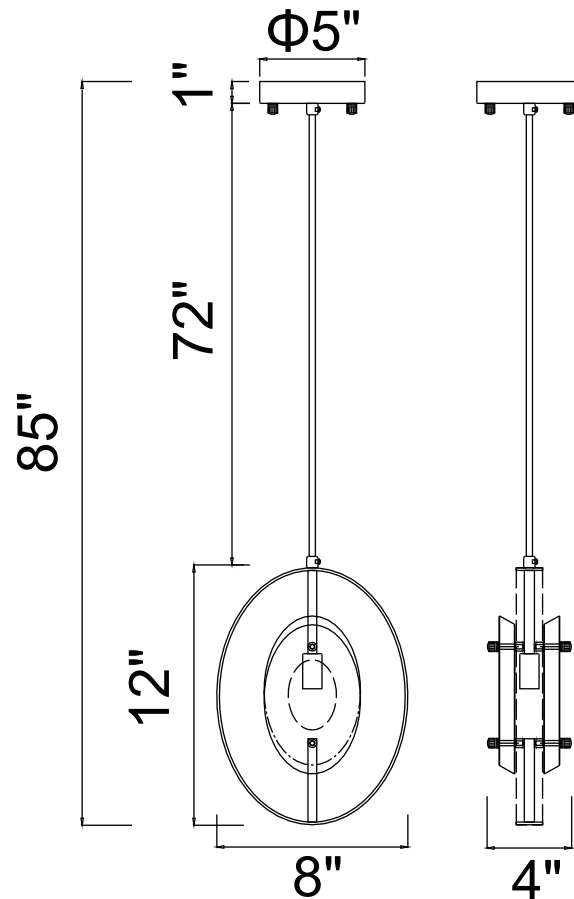

PROJECT: _____

FIXTURE TYPE: _____

LOCATION: _____

CONTACT/PHONE: _____

Item	1224P8-1-625
Collection	IRIS
Finish	Brass
Glass	Clear
Crystal	-----
Input	120V AC,60HZ,AC

Shade	-----
Length/Dia.	8"
Width/Ext.	4"
Height	12"
Maximum	85"
Lumens	-----

Light Source	G9
Bulb Info.	1×40W
Included	-----
Dimmable	No
Color	-----
Weight	