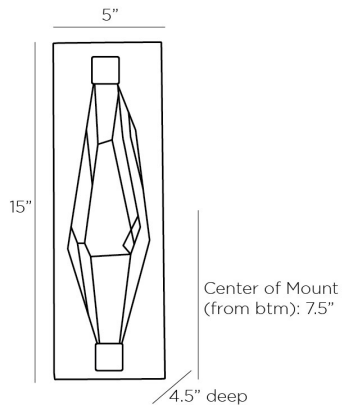

ARTERIO RS

MAISIE SCONCE

49841
 H: 15 IN, W: 5 IN, D: 4.5 IN
 Antique Brass
 Contract Suitable As Is

Inspired by natural faceted crystal, brings to life the overtly organic design of the Masie. The angular construction of this sconce is crafted from clear seedy crystal framed by antique brass iron with brackets that mimic the faceted form. The illumination plays with the colors of the finish, offering a slight brass tint of brass to the crystal when in use. Damp-rated, although limited covered outdoor areas may affect finish.

APPEARANCE

Material Crystal, Iron
 Material Type Seedy
 Finish Antique Brass, Champagne
 Top Coat/Sealant true

DIMENSIONS

Center Of Mount From Btm 7.5 IN
 Backplate H: 15 IN, W: 5 IN, D: 1 IN
 Mount H: 14.5 IN, W: 4.5 IN