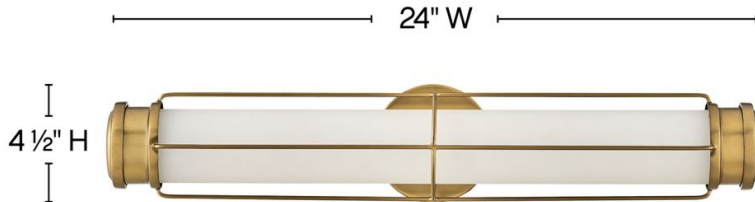

SAYLOR

54302HB

LARGE LED SCONCE

Saylor's classic look epitomizes nautical chic. Etched opal glass, striking cross bars, and bold end caps merge with LED technology without sacrificing timeless appeal. This transitional silhouette can be mounted horizontally or vertically with an Invisimount system. Offered in three finishes, Saylor is sure to add a maritime flair to any space.

DETAILS	
FINISH:	Heritage Brass
MATERIAL:	Steel
GLASS:	Etched Opal
DIMMABLE:	YES - CL TYPE DIMMER (SSL7A)

DIMENSIONS	
WIDTH:	24"
HEIGHT:	4.5"
WEIGHT:	1.8lb
BACK PLATE:	4.5" Dia.
EXTENSION:	5.3"
TOP TO OUTLET:	2.25"

LIGHT SOURCE	
LIGHT SOURCE:	Integrated LED
LED NAME:	E2G24W7WI
VOLTAGE:	120v
COLOR TEMP:	3000
LUMENS:	2100
CRI:	95
INCANDESCENT EQUIVALENCY:	2 x 75w
DIMMABLE:	YES - CL TYPE DIMMER (SSL7A)

SHIPPING	
CARTON LENGTH:	26.8
CARTON WIDTH:	11.3
CARTON HEIGHT:	7.5
CARTON WEIGHT:	2.6

PRODUCT DETAILS:

- Mounting hardware is hidden on the back plate to ensure a clean silhouette
- Fixture can be mounted vertically
- Fixture can be mounted horizontally.
- Suitable for use in damp locations as defined by NEC and CEC. Meets United States UL Underwriters Laboratories & CSA Canadian Standards Association Product Safety Standards.
- LED components carry a 5-year limited warranty
- Merging the best of traditional and modern elements with a sophisticated and streamlined look