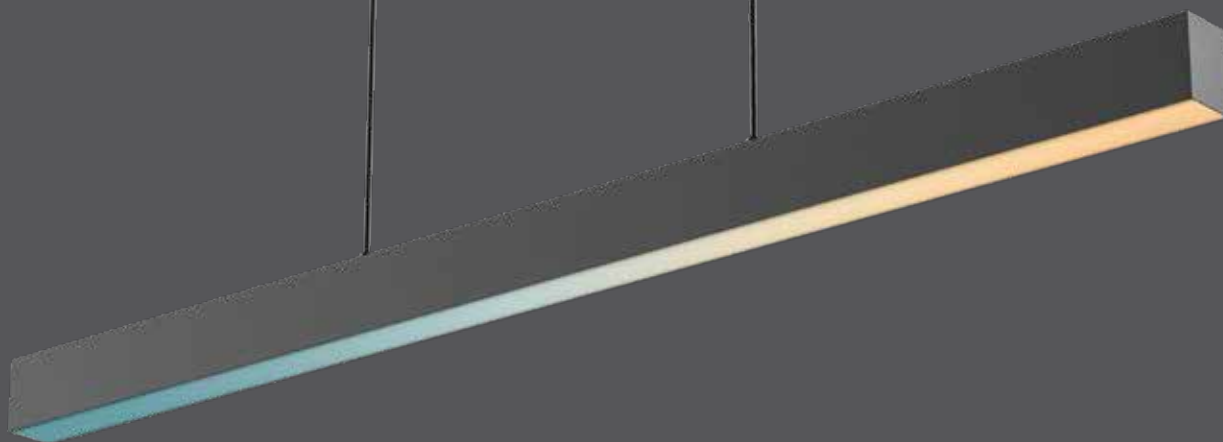

# Boulevard pendant Pro

The Boulevard series, a linear modular light fixture perfect for general office, home, and shop illumination. Can be interconnected to produce striking visual effects.

NEW

DRY

Bluetooth

Intertek

CHANGE COLORS

IC

RATED

AIR TIGHT

Model	Size	Watts	Delivered lumens	CRI	Color °T	Voltage
<b>DCP-LNPD48</b>	48"	40 W	2620 lm	90	RGB + 2700 K - 6500 K	120 V

**Specifications**

Includes a junction box with integrated driver  
 Over 50,000 hours of service life  
 Full color spectrum  
 2700K - 6500K in pure whites  
 108° beam angle  
 Dimmable through the Dals Connect app only  
 Bluetooth mesh technology  
 IC certification (suitable for direct contact with insulation)  
 For indoor use only  
 Air-tight certified as per ASTM E283-04  
 5-year warranty

**Finish**

● **BK** Black

**Accessories**

**LNACC-L16FT**  
 16-foot lens for Boulevard series pendants and recessed linears

**Note**

Add the DALS Connect Pro Hub for even greater flexibility: voice control, remote access, expanded mesh network, ability to connect up to 128 devices per Hub.