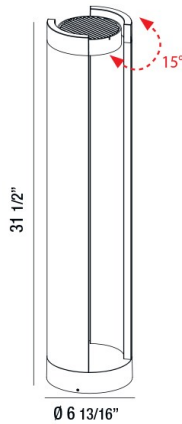

31923, BOLLARD, 15W, LED

PRODUCT DETAILS

No.	:	31923-026
Product Color	:	GRAPHITE GREY
Diameter	:	6.8125"
Height	:	31.5"
Weight	:	7lbs

LIGHT SOURCE DETAILS

Light Source Type	:	INTEGRATED LED
Input Voltage	:	120V
Bulb Voltage	:	120V
Socket Type	:	LED
Total Wattage	:	15W
Total Lumen	:	720lm
Kelvin	:	3000K
CRI	:	80
Dimmable	:	No

Options Available

ITEM NO.	FINISH	SHADE
31923-026	GRAPHITE GREY	

TECHNICAL DETAILS

IP Rating	:	65
Location	:	WET
Approval	:	
Title 24	:	Yes

PROJECT INFORMATION

Job Name: Date: Type:

Comments: