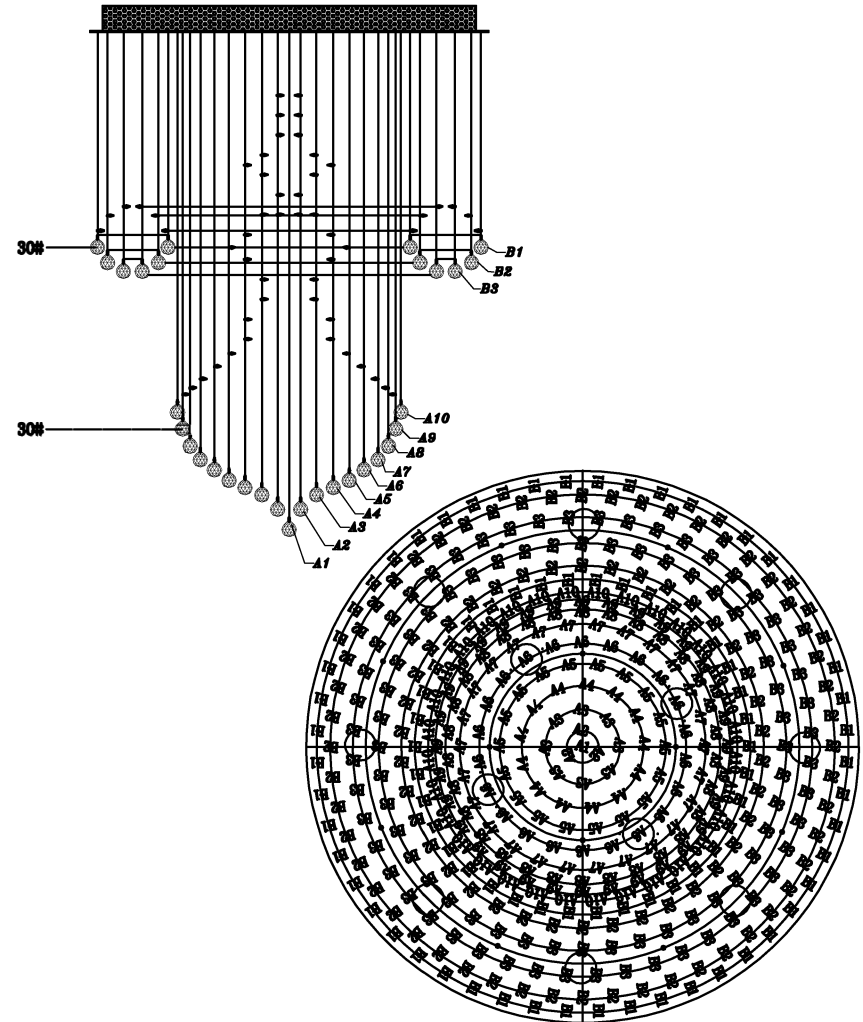

Trade Mark:
CRYSTAL WORLD INC

Product Name: Ceiling lamp
Model :6618C32C
120Vac, 60Hz,AC ONLY
Lamp Size:D32"*H42"

CEILING LAMP ASSEMBLY INSTRUCTIONS

- 1.PLEASE TAKE OFF THE PLASTIC SHEET FROM THE LAMP BODY.
- 2.PLEASE WEAR GLOVES WHEN YOU HANGING THE CRYSTAL.
- 3.ALL THE CRYSTAL BALL ARE 30#.
- 4.Install bulbs (NOT INCLUDED).USE 120V GU10 12*35W Max.

NO.	A1	A2	A3	A4	A5	A6	A7	A8	A9	A10	B1	B2	B3
Quantity	1	3	8	13	18	22	26	30	32	32	90	90	92