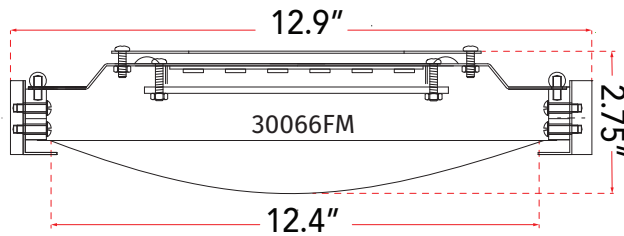

ABRA MODEL **30066FM-CH**

**13" Low Profile Frosted Glass Flushmount with High Output Dimmable LED**

FAMILY NAME **Halo**

UPC **00858083007726**

FIXTURE MATERIAL				FIXTURE DIMENSIONS IN INCHES										
Frame Material	Finishes Available	Diffuser Type	Diffuser Finish	Diameter	Height	o.a.h	Width	Length	Ext	Weight	ADA	Location	Rating	Compliance
Metal	CH-Chrome BN-Brushed Nickel	Glass	Frosted	12.9	2.75	2.75				5.5		Ceiling Mount only	Damp Location	cETLus
LAMPING										Compatible Dimmers		Junction Box Type		SUPPLIED
Lamp Type	Lamp qty	Wattage	Max Wattage	Base	Kelvin	CRI	Initial Lumen's	Delivered Lumen's	Voltage			Standard 4 x 4 Octagon Box		
LED	1	20w	20w	Solid State Module	3000k	90+	1700	1190 estimated	120v					
SPECIAL NOTES														