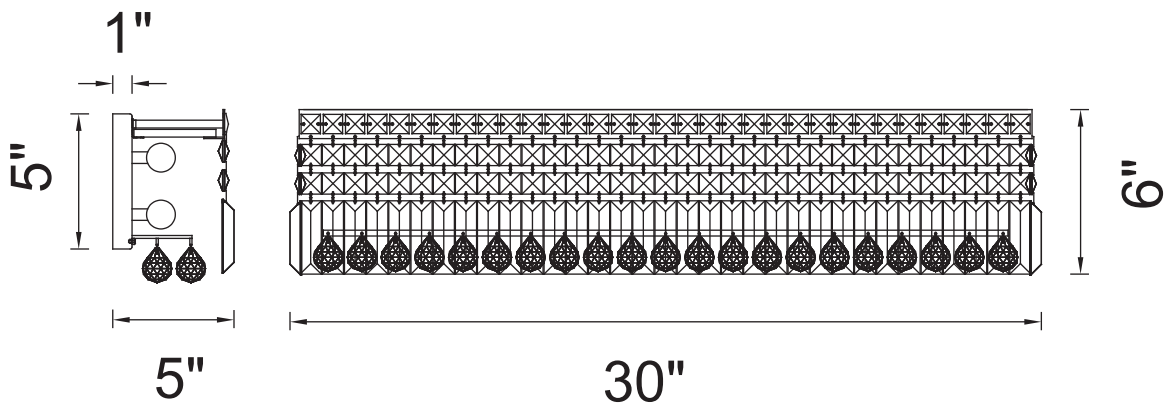

PROJECT: \_\_\_\_\_  
 FIXTURE TYPE: \_\_\_\_\_  
 LOCATION: \_\_\_\_\_  
 CONTACT/PHONE: \_\_\_\_\_

Item	8005W30C-RC
Collection	COLOSSEUM
Finish	Chrome
Glass	-----
Crystal	Clear
Input	120V AC,60HZ,AC

Shade	-----
Length/Dia.	30"
Width/Ext.	5"
Height	6"
Maximum	-----
Lumens	-----

Light Source	E12
Bulb Info.	7×60W
Included	-----
Dimmable	Yes
Color	-----
Weight	