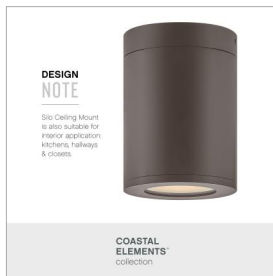

**COASTAL
ELEMENTS™**
collection

SILO

13592AZ-LL

EXTRA SMALL FLUSH MOUNT

The perfect addition to Modern Coastal, Silo's compact design blends simple and long-lasting practicality. Built to stand up to harsh climates and available in three rust and corrosion-resistant finishes, Silo is available in a downlight-only option to meet dark sky compliance, an up and downlight for additional wall washing, and a small flush mount.

DETAILS	
FINISH:	Architectural Bronze
MATERIAL:	Composite
GLASS:	Etched Lens
DIMMABLE:	YES, CL TYPE DIMMER (SSL7A)

DIMENSIONS	
WIDTH:	5"
HEIGHT:	7"
WEIGHT:	1.6lb

LIGHT SOURCE	
LIGHT SOURCE:	Socketed
LED NAME:	GU10LED-3K
VOLTAGE:	120v
COLOR TEMP:	3000
LUMENS:	500
CRI:	80
INCANDESCENT EQUIVALENCY:	1 x 50w
DIMMABLE:	YES, CL TYPE DIMMER (SSL7A)

SHIPPING	
CARTON LENGTH:	7.3
CARTON WIDTH:	7.3
CARTON HEIGHT:	9.6
CARTON WEIGHT:	2.1

PRODUCT DETAILS:

- Suitable for use in damp locations as defined by NEC and CEC. Meets United States UL Underwriters Laboratories & CSA Canadian Standards Association Product Safety Standards.
- Fixture is Dark Sky compliant and engineered to minimize light glare upward into the night sky
- Meets California Energy Commission Title regulations/JA8 when using the included LED bulb
- Suitable for use in both interior and outdoor spaces.
- LED Bulbs carry a 3-year limited warranty
- 5-year finish warranty
- The Coastal Elements Collection offers versatile designs, constructed of composite materials and coated with anti-fading finishes, for maximum durability in harsh climates
- Bold lines and a clean, minimalist style complement contemporary architecture