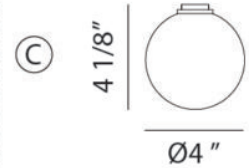

Accessories

C63105AG

SPECIFICATION SHEET

Finish	Aged Gold Brass
Cord Color	Silver Fabric
Dimension	Ø13 7/8" x 168 5/8"H Max.
Lamping	5 x 10W G9 120V
Canopy Color	Aged Gold Brass
Canopy Size	Ø13 7/8" x 1"H
Wire Length	120" Max.
Location	Dry
Warranty	1 year fixture warranty