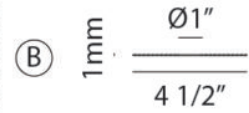

Accessories

C63105AG

SPECIFICATION SHEET

Finish	Aged Gold Brass
Cord Color	Silver Fabric
Dimension	Ø13 7/8" x 168 5/8"H Max.
Lamping	5 x 10W G9 120V
Canopy Color	Aged Gold Brass
Canopy Size	Ø13 7/8" x 1"H
Wire Length	120" Max.
Location	Dry
Warranty	1 year fixture warranty