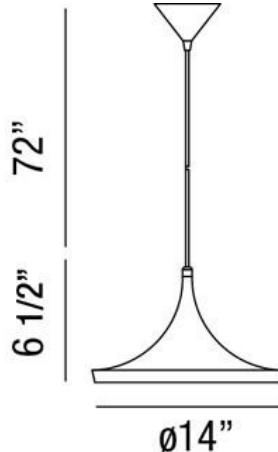

RAMOS, 14" ROUND PENDANT

PRODUCT DETAILS

No.	:	20439-040
Product Color	:	BRUSHED NICKEL
Product Material	:	ALUMINUM
Shade / Accent Colour	:	BRUSHED NICKEL
Shade / Accent Material	:	METAL
Diameter	:	14"
Height	:	6.5"
Overall Height	:	81.5"
Weight	:	1.7lbs

LIGHT SOURCE DETAILS

Number of Bulbs	:	1
Light Source	:	Incandescent
Light Source Type	:	A19
Input Voltage	:	120V
Bulb Voltage	:	120V
Socket Type	:	E26
Wattage	:	60W
Total Wattage	:	60W
Bulb Included	:	No
Dimmable	:	Yes

Options Available

ITEM NO.	FINISH	SHADE
20439-019	BLACK	BLACK/BRASS
20439-040	BRUSHED NICKEL	BRUSHED NICKEL

TECHNICAL DETAILS

Light Direction	:	Down
Hanging Support Type	:	WIRE
Hanging Support Length	:	72"
Canopy / Backplate Height	:	3"
Canopy / Backplate Dia.	:	4.75"
Adjustable Lamp Head	:	No
Approval	:	