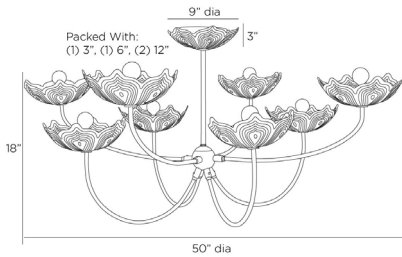

ARTERIOS

ENCINITAS CHANDELIER

DLI06

H: 25 IN, Dia: 50.00 IN

Antique Brass

Contract Suitable As Is

A modern take on Art Nouveau, this multi-level style features lush layers gathered in a single bouquet. Reminiscent of flowers blooming in a field, each hand-formed shade of antique brass is intricately detailed, then balanced on a delicate iron armature, facing upwards for a flattering diffused effect. Finish will vary.

APPEARANCE

Material	Brass, Iron
Finish	Antique Brass
Finish Will Vary	true
Top Coat/Sealant	true

DIMENSIONS

Chandelier	H: 18 IN, Dia: 50.00 IN
Minimum Hanging Height	25 IN
Maximum Hanging Height	46 IN
Canopy	H: 3 IN, Dia: 9.00 IN

WIRING

Rating	Damp
Suggested Bulb Type	G16.5
Cord	10 FT, Clear/Silver, SVT
Socket	8, Type B - E12
Photographed Bulb	2" Clear Globe Bulb
Maximum Watt	40
Voltage	110-120 V

COMPLIANCY

RoHS	true
------	------

SHIPPING

Product Weight	13.4 LBS
Gross Weight 1	37 LBS
Shipping Box 1	H: 10.25 IN, L: 36 IN, W: 34.25 IN

REPLACEMENT PARTS

Replacement Part 1	PIPE-597
Replacement Part 1 Dim	(1) 3", (1) 6", (1) 12"

CONTRACT