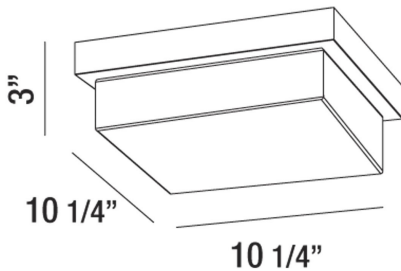

TECHNICAL DETAILS

Location	:	DRY
Approval	:	

PROJECT INFORMATION

Job Name: Date: Type:

Comments: