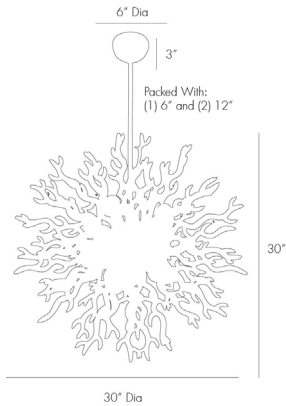

ARTERIOS

DIALLO LARGE CHANDELIER

89992

H: 40 IN, Dia: 30.00 IN

White High Gloss Lacquer, Antique Brass

Contract Suitable As Is

Coral inspired, the large 8 light white lacquered resin chandelier, is as dramatic as it is unique. The antique brass center sphere gives it just the right amount of bling. Photographed with silver tip globe bubs. Damp-rated, although limited covered outdoor conditions may affect finish.

APPEARANCE

Material	Resin, Steel
Material Type	Painted, Plated
Finish	Brushed Brass
Top Coat/Sealant	true
Link	Welded

DIMENSIONS

Chandelier	H: 30 IN, Dia: 30.00 IN
Minimum Hanging Height	40 IN
Maximum Hanging Height	52 IN
Canopy	H: 3 IN, Dia: 6.00 IN

WIRING

Rating	Damp
Suggested Bulb Type	G16
Cord	10 FT, Black, SVT
Socket	8, Type B=-E12 Other
Photographed Bulb	Clear Globe Bulb
Maximum Watt	40
Voltage	110-120 V

CERTIFICATIONS

Certifications	Mexico European Union, United Arab Emirates, United States, Canada
----------------	---

COMPLIANCY

UL/ETL	Yes
CB	Yes
RoHS	true

SHIPPING

Product Weight	31 LBS
Gross Weight 1	34.7 LBS
Shipping Box 1	H: 11 IN, L: 34 IN, W: 15 IN

REPLACEMENT PARTS

Replacement Part 1	PIPE-101
Replacement Part 1 Dim	(1) 6" and (1) 12"
Replacement Part 2	