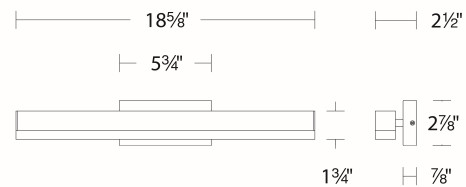

Fixture Type: _____

Catalog Number: _____

Project: _____

Location: _____

Styx Bathroom Vanity & Sconce

Model & Size	Color Temp & CRI	Watt	LED Lumens	Delivered Lumens	Finish
WS-41119 19"	2700K/3000K/3500K 90	16W	1247	688	AL Brushed Aluminum BK Black

Example: **WS-41119-AL**

DESCRIPTION

Quietly sleek. An underlying way of light.

FEATURES

- One-directional light with etched acrylic diffuser
- Adjustable backplate
- Conversion plate included to accommodate 4" junction box
- 3CCT (2700K/3000K/3500K) selectable switch
- Driver concealed within the canopy
- 5 year warranty

SPECIFICATIONS

Color Temp:	2700K/3000K/3500K
Input:	120/277 VAC, 50/60Hz
CRI:	90
Dimming:	ELV: 100-10%, TRIAC: 100-10%
Rated Life:	50000 Hours
Mounting:	Can be mounted on wall in all orientations
Standards:	ETL, cETL, Title 24: 2019 Damp Location Listed
Construction:	Aluminum body, acrylic diffuser

FINISHES

LINE DRAWING

WS-41119