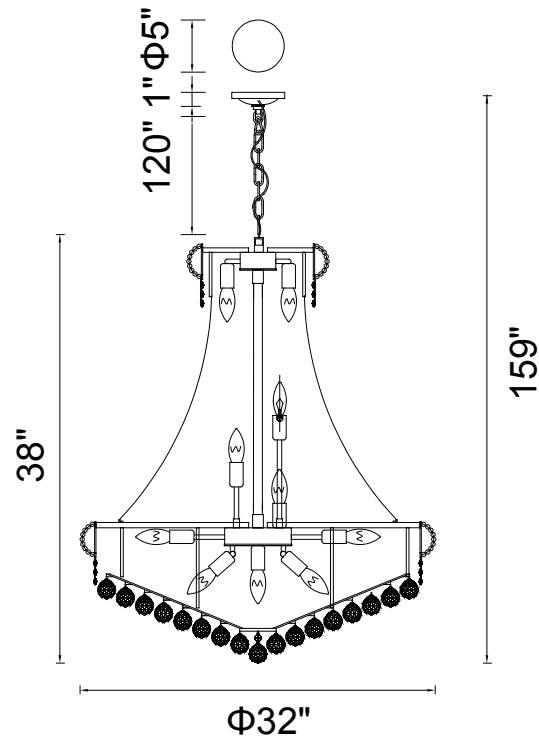

PROJECT: _____

FIXTURE TYPE: _____

LOCATION: _____

CONTACT/PHONE: _____

Item	8001P32C
Collection	EMPIRE
Category	Chandelier
Finish	Chrome
Glass	-----
Crystal	Clear
Acrylic	-----

Shade Color	-----
Min Assembled Height	41"
Max Assembled Height	159"
Width	32"
Length	-----
Extension Wall Mounts	-----
Input	120V AC,60HZ,AC

Lumens	-----
Light Source	E12
Bulb Info.	19x60W
Included	-----
Dimmable	Yes
Colour Temp	-----
Weight	81.57 Lbs