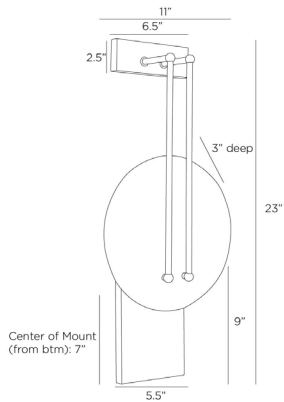

## CLOVER SCONCE

DWC30  
H: 23 IN, W: 11 IN, D: 3 IN  
Clear Seedy  
Contract Suitable As Is

The strings of instruments such as a violin or banjo inspired the clamped and pierced structure of the Clover. Held by accents of antique brass-plated steel, a disc of clear seedy slump glass diffuses a single bulb. Mounted on double bronze steel panels, it is an ideal mix of material and shape.

### DIMENSIONS

	11.00
Center Of Mount From Btm	7 IN
Backplate	H: 9 IN, W: 5.5 IN, D: 0.5 IN

### SHIPPING

Product Weight	5.5 LBS
Gross Weight 1	8 LBS
Shipping Box 1	H: 14 IN, L: 26 IN, W: 8 IN

### ADDITIONAL INFO

Features	ADA
Hanging Orientation	Vertical Only
Additional Notes	<p>Top to bottom of glass: 18"</p>